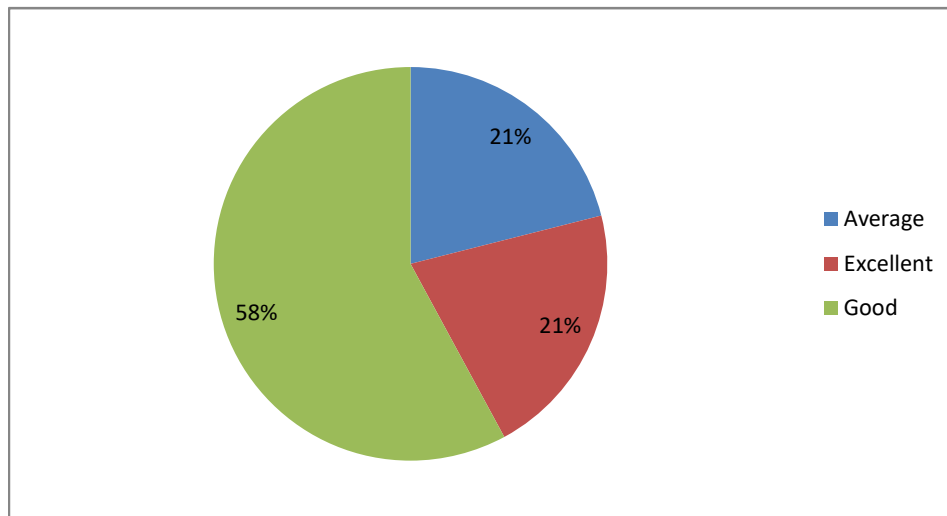

Inclusion/ incorporation of latest advacements in the subject