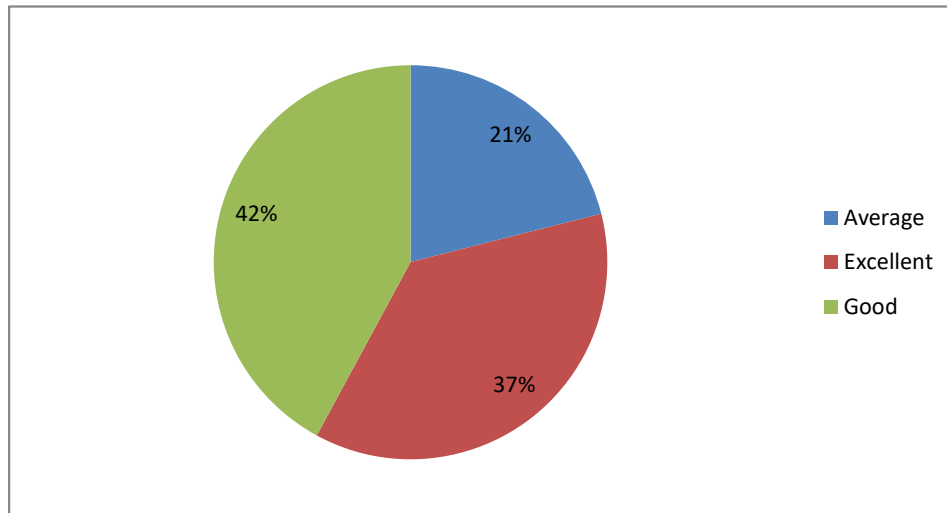

Applicabilty / relevance to real life situations & local development

Weightage given to Employability

PRINCIPAL
Sri Jagadguru Murugharajendra College
of Arts, Science & Commerce
CHITRADURGA

Weightage given to Entrepreneurship