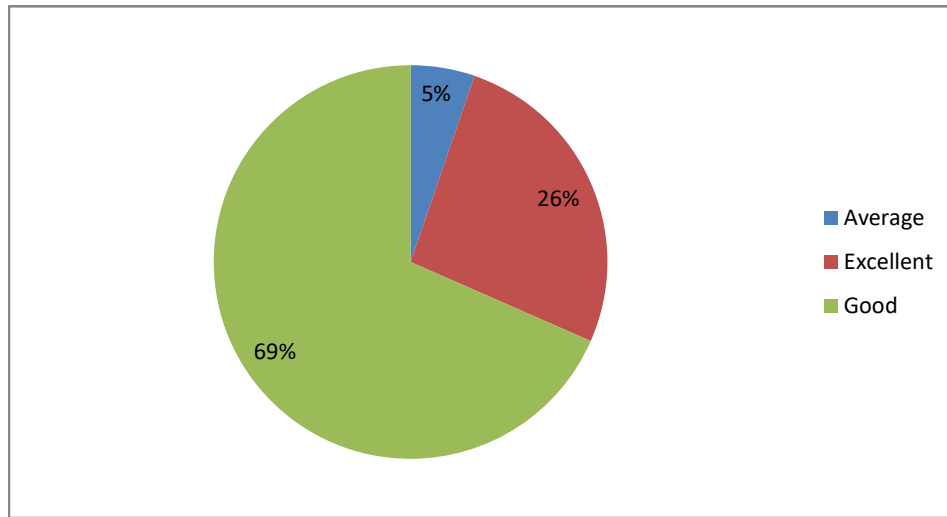

Weightage given to Project