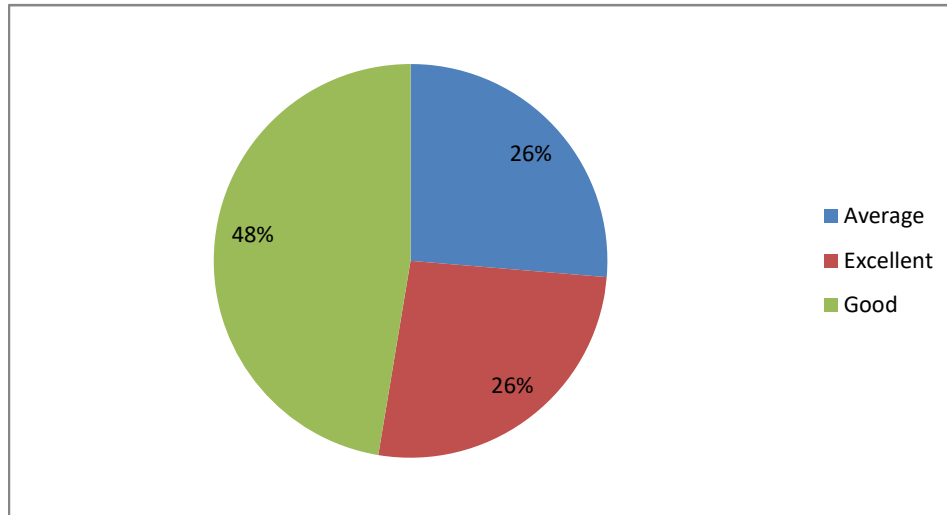

Applicabilty / relevance to real life situations & local development

Weightage given to Employability

PRINCIPAL
Sri Jagadguru Murugharajendra College
of Arts, Science & Commerce
CHITRADURGA

Weightage given to Entrepreneurship