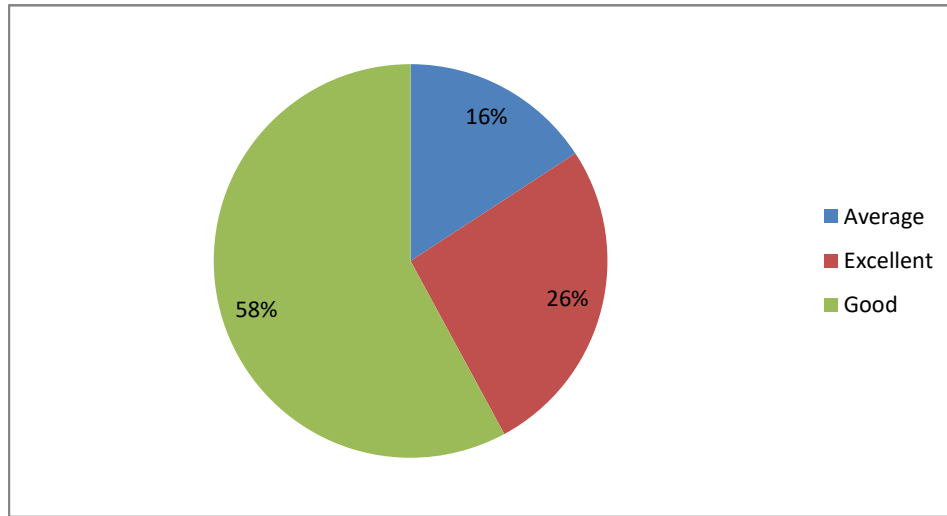

Difficult level of course content

Optimization of course content

PRINCIPAL
Sri Jagadguru Murugharajendra College
of Arts, Science & Commerce
CHITRADURGA

Usefulness of Curriculum at workplace

Fulfillment of learning objectives