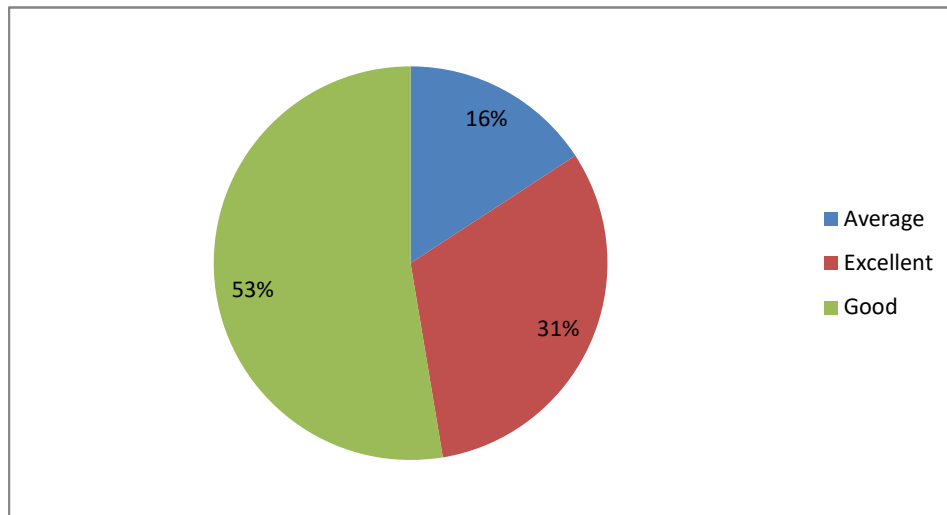

Difficult level of course content

Optimization of course content

PRINCIPAL
Sri Jagadguru Murugharajendra College
of Arts, Science & Commerce
CHITRADURGA

Usefulness of Curriculum at workplace

Fulfillment of learning objectives