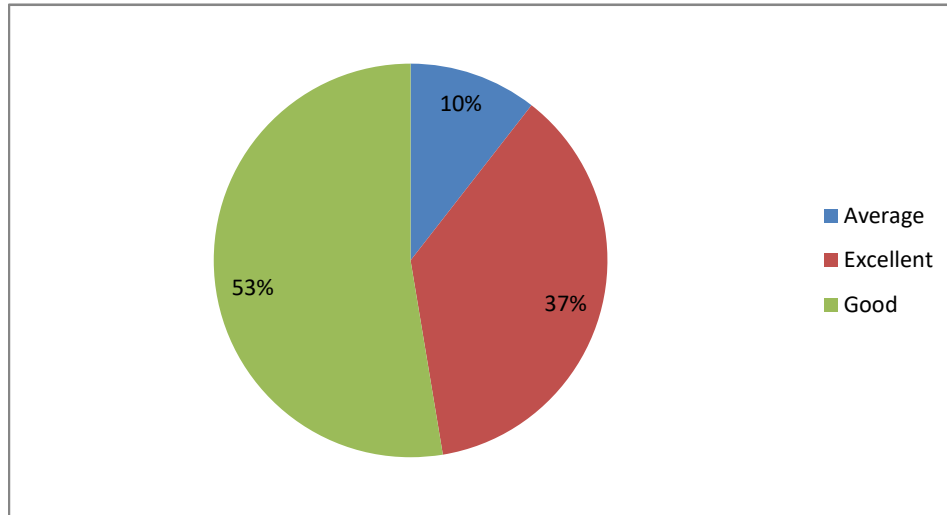

Level of Course outcomes