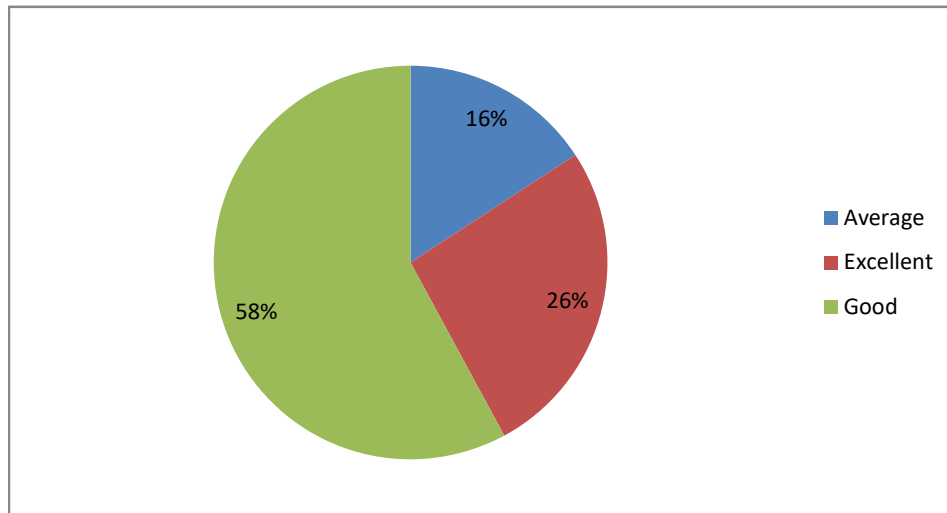

Weightage given to Skill development

PRINCIPAL
Sri Jagadguru Murugharajendra College
of Arts, Science & Commerce
CHITRADURGA