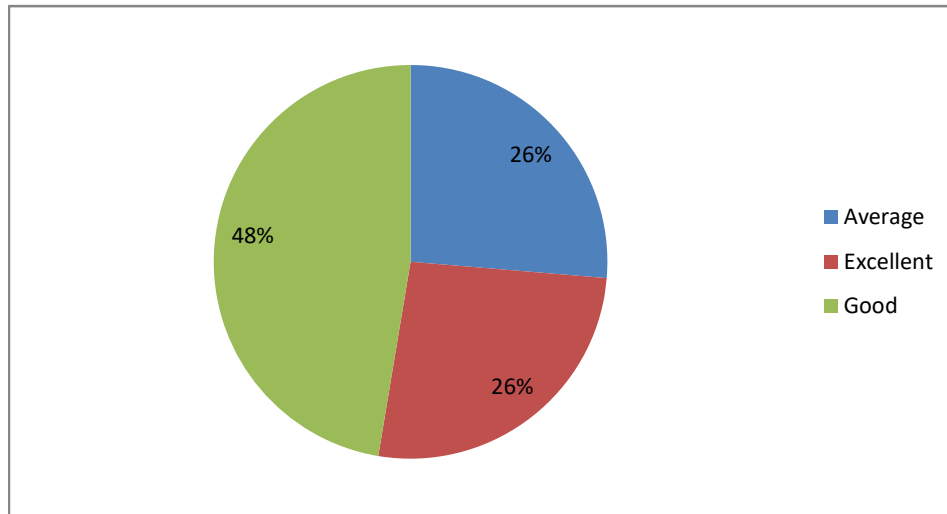

Creation of interest to pursue higher education