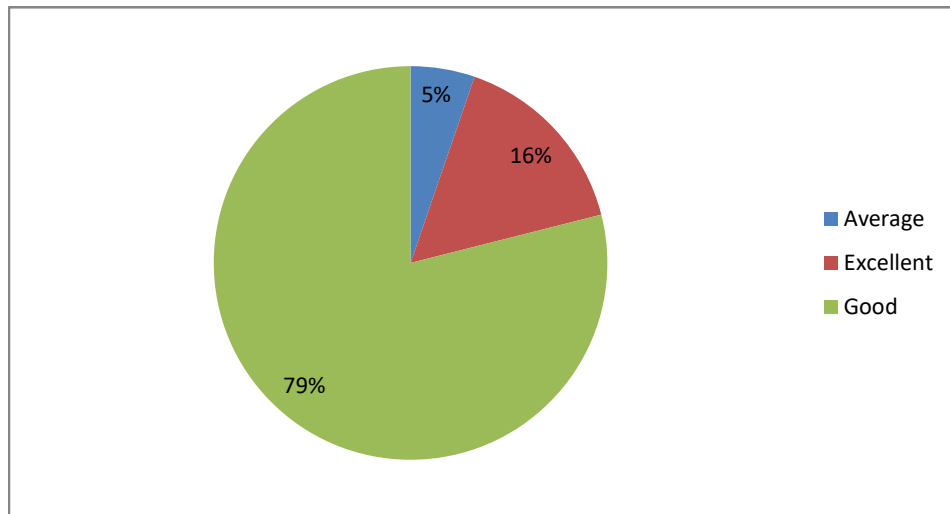

PRINCIPAL
Sri Jagadguru Murugharajendra College
of Arts, Science & Commerce
CHITRADURGA

Quality, Clarity and relevance of textual reading / Reference material / Study material

Creation of interest to pursue higher education

PRINCIPAL
Sri Jagadguru Murugharajendra College
of Arts, Science & Commerce
CHITRADURGA

Weightage given to practical, field work component

Measures to additional understanding of difficult course content to show learners