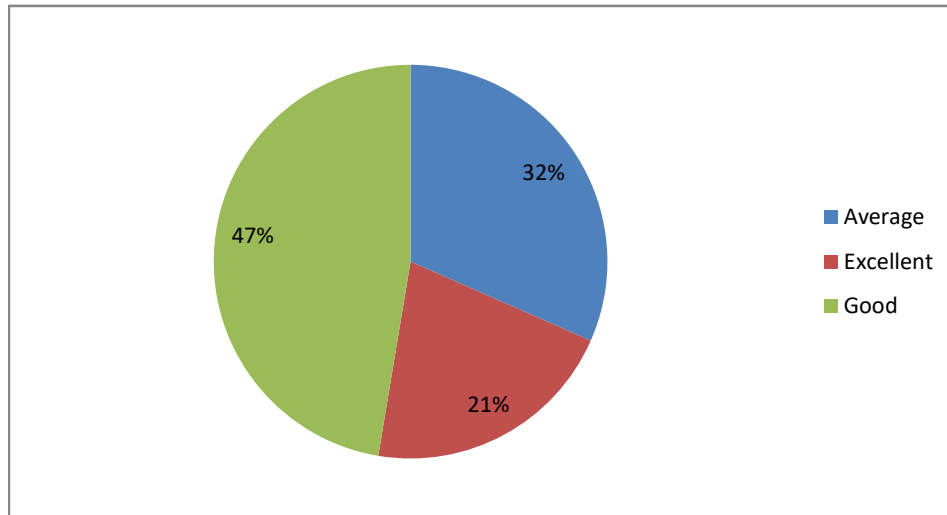

Quality, Clarity and relevance of textual reading / Reference material / Study material