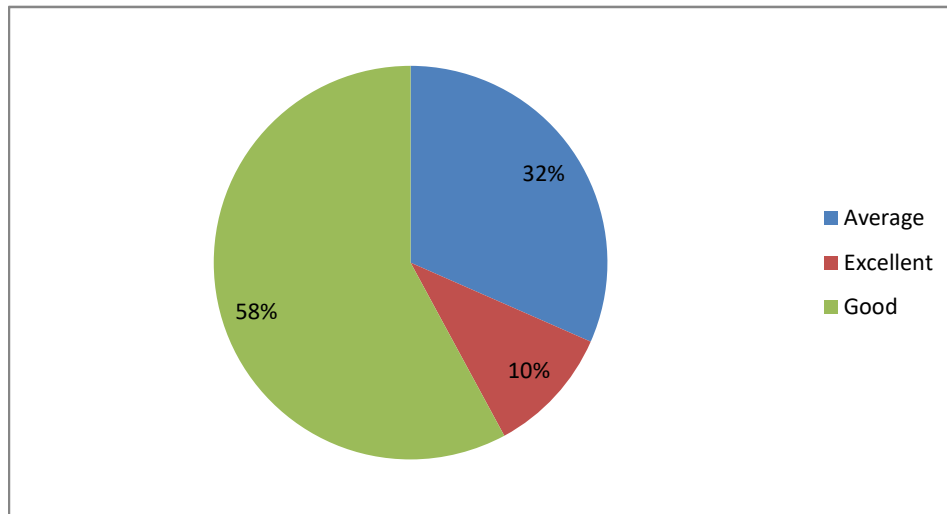

Weightage given to Learning values (in terms of knowledge, concepts, manual skills, analytical abilities and broading perspectives)