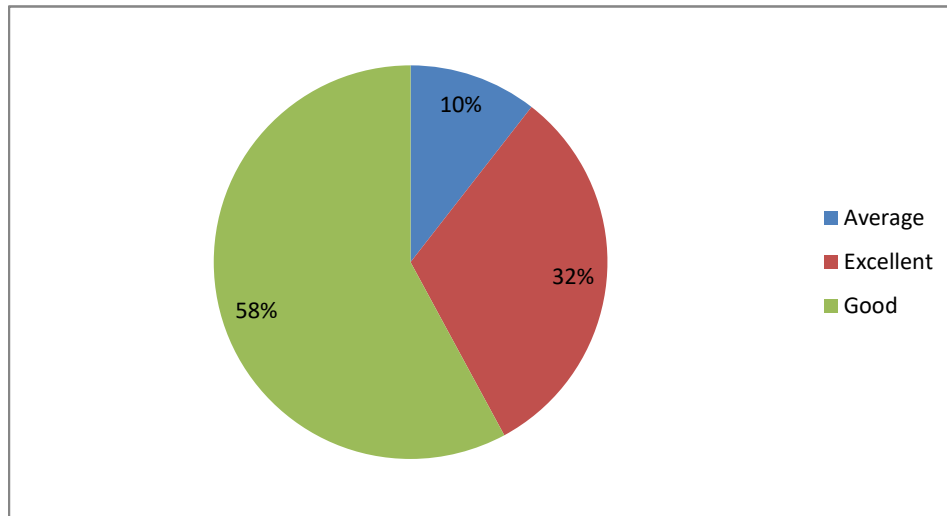

Depth of the course content