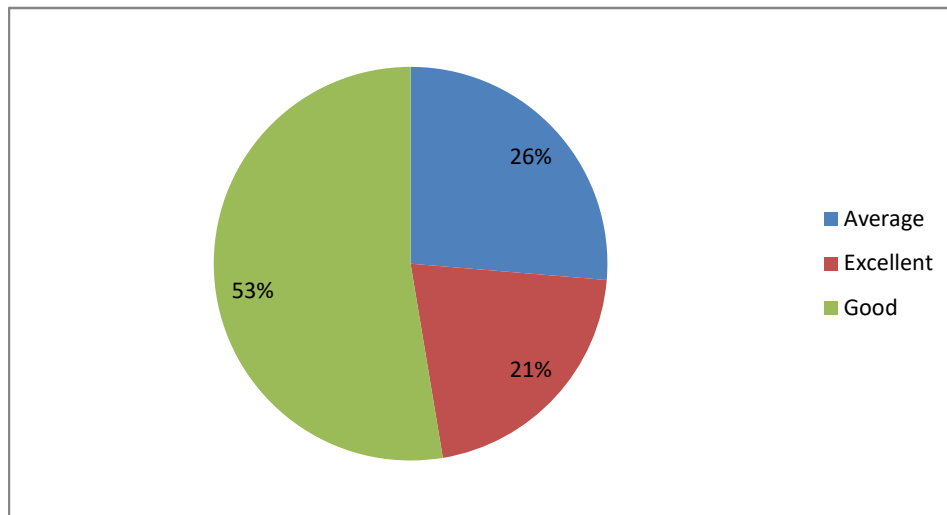

Weightage given to Skill development

PRINCIPAL
Sri Jagadguru Murugharajendra College
of Arts, Science & Commerce
CHITRADURGA

Weightage given to Project

Weightage given to practical and field work component