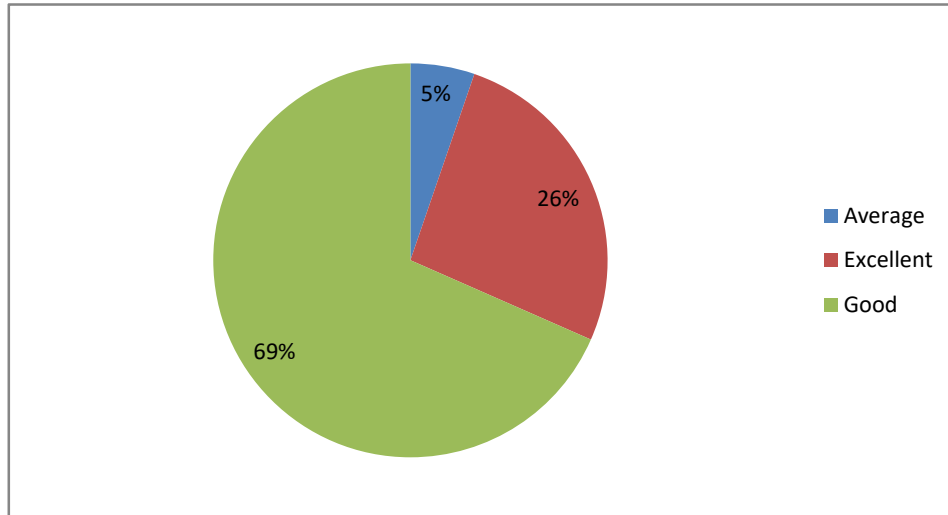

Applicabilty / relevance to real life situations & local development

Weightage given to Employability

PRINCIPAL
Sri Jagadguru Murugharajendra College
of Arts, Science & Commerce
CHITRADURGA

Weightage given to Entrepreneurship