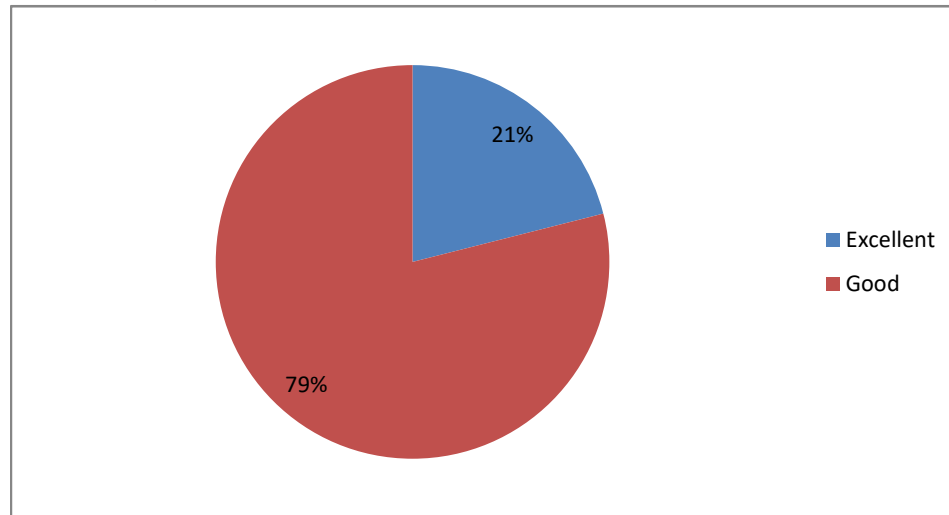

Overall rating