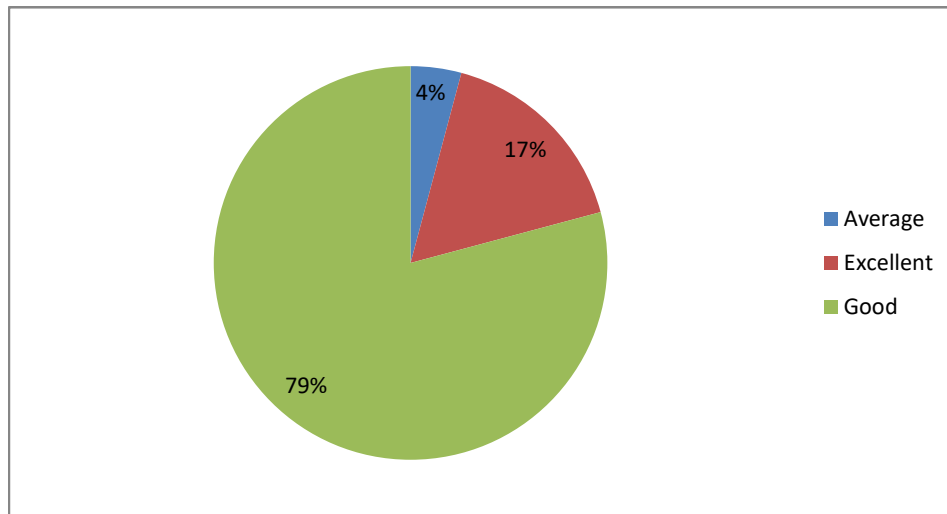

PRINCIPAL
Sri Jagadguru Murugharajendra College
of Arts, Science & Commerce
CHITRADURGA

Quality, Clarity and relevance of textual reading / Reference material / Study material

Creation of interest to pursue higher education

PRINCIPAL
Sri Jagadguru Murugharajendra College
of Arts, Science & Commerce
CHITRADURGA

Weightage given to practical, field work component

Measures to additional understanding of difficult course content to show learners