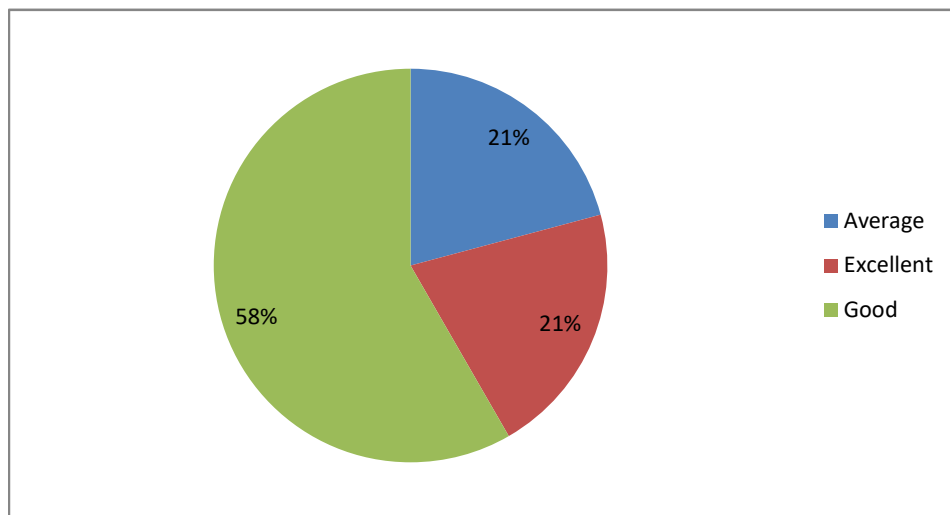

Weightage given to Skill development

PRINCIPAL
Sri Jagadguru Murugharajendra College
of Arts, Science & Commerce
CHITRADURGA