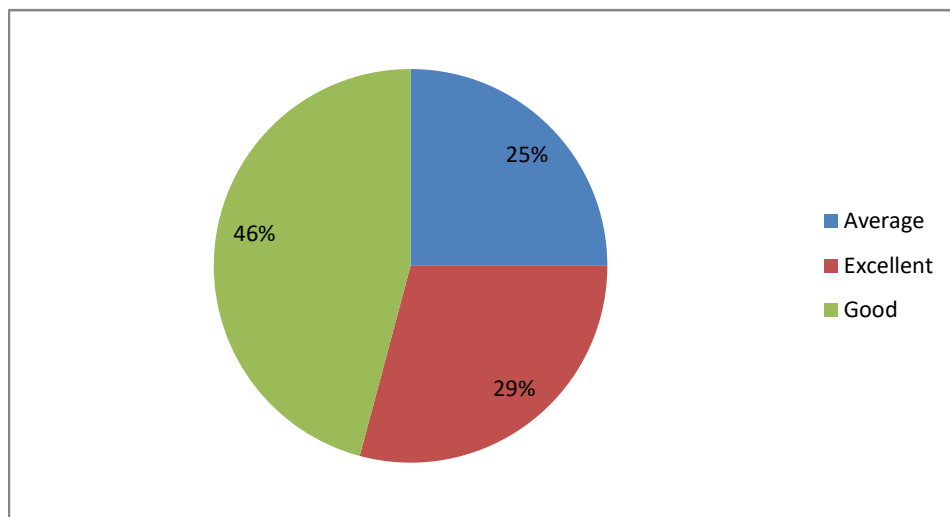

Applicabilty / relevance to real life situations & local development

Weightage given to Employability

PRINCIPAL
Sri Jagadguru Murugarajendra College
of Arts, Science & Commerce
CHITRADURGA

Weightage given to Entrepreneurship