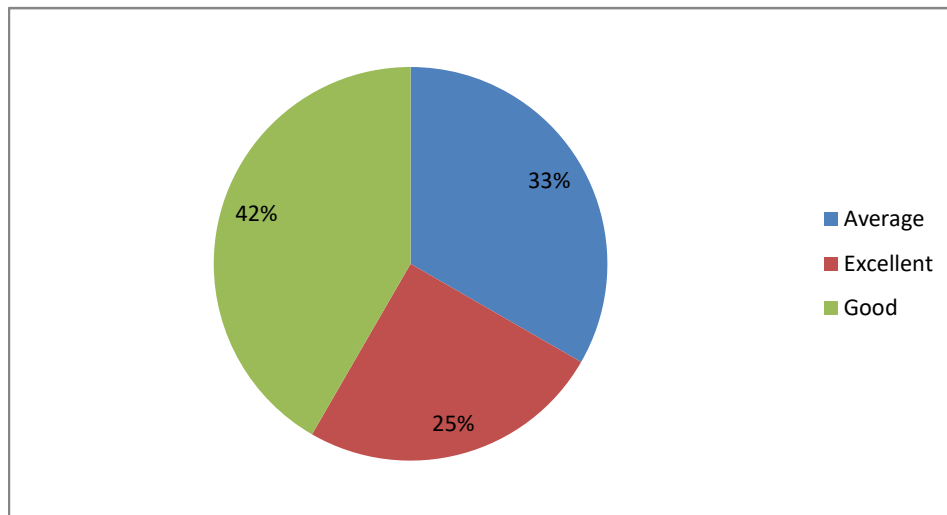

Creation of interest to pursue higher education