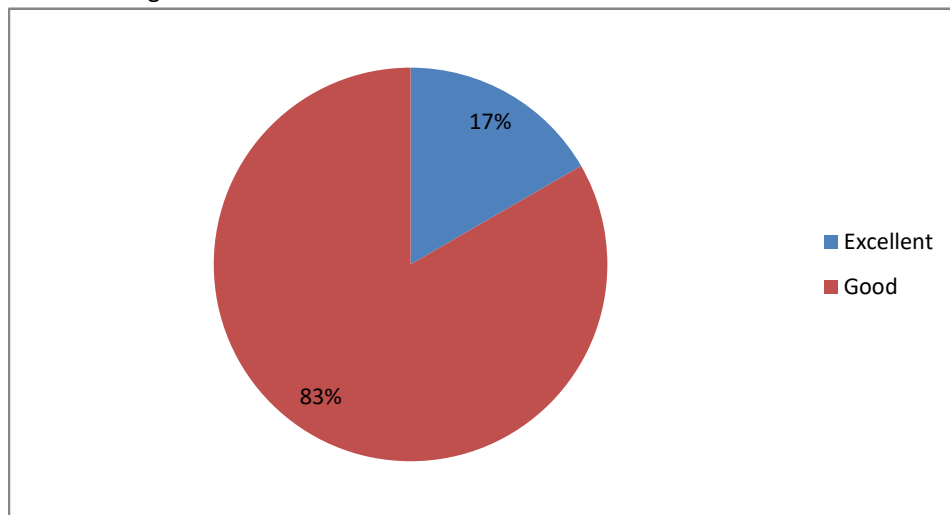

Overall rating