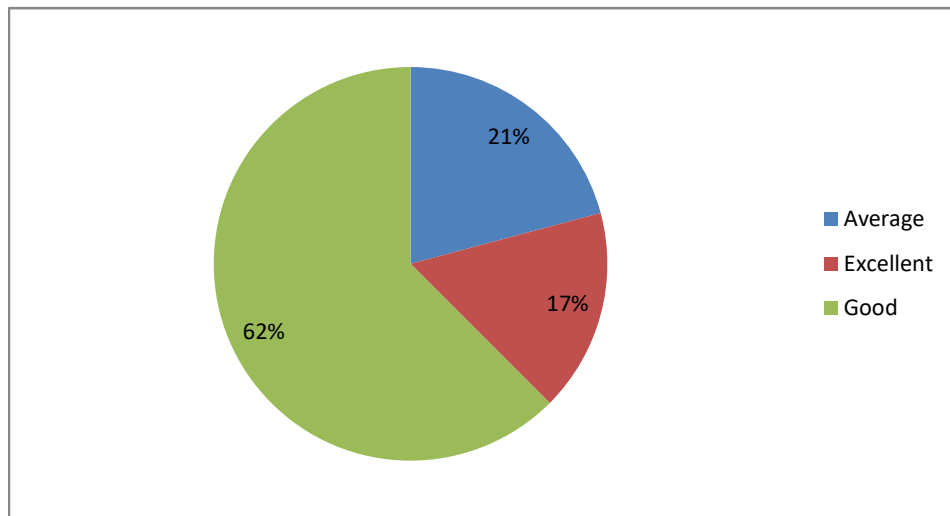

Inclusion/ incorporation of latest advancements in the subject