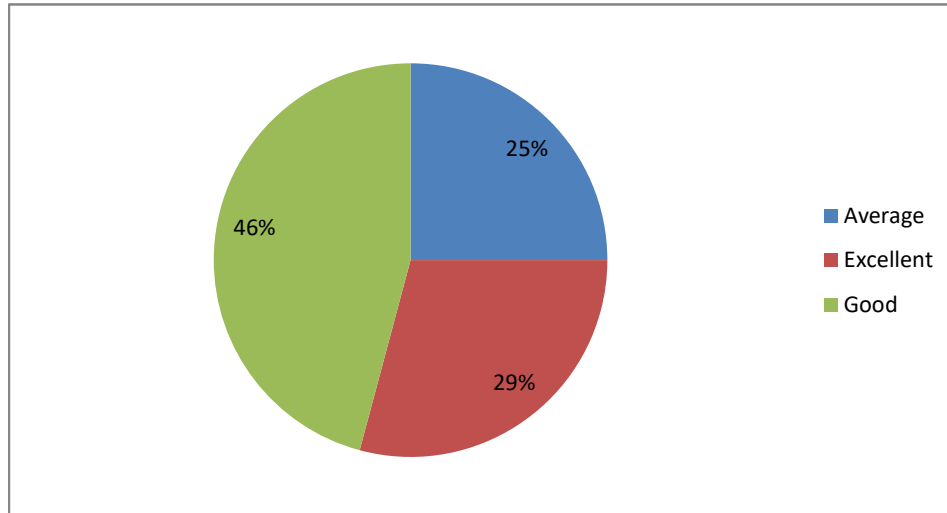

Quality, Clarity and relevance of textual reading / Reference material / Study material