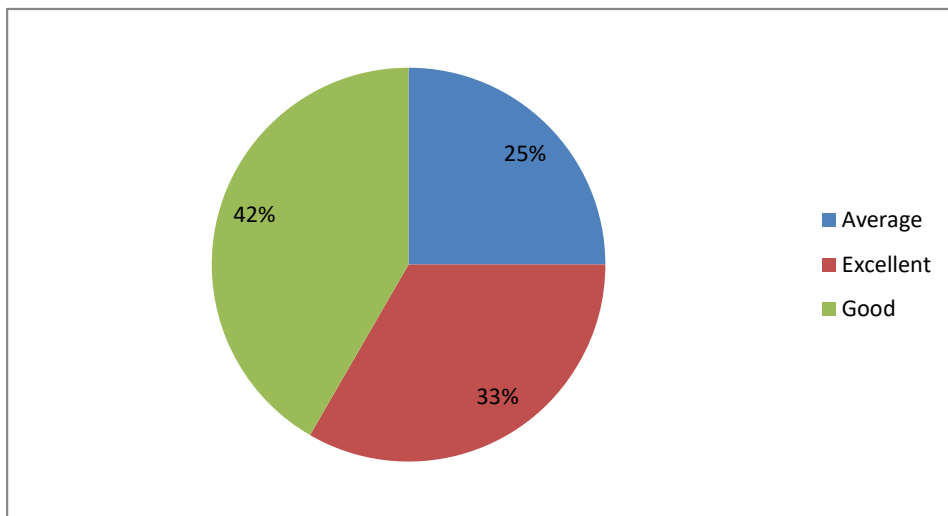

Applicabilty / relevance to real life situations & local development

Weightage given to Employability

PRINCIPAL
Sri Jagadguru Murugarajendra College
of Arts, Science & Commerce
CHITRADURGA

Weightage given to Entrepreneurship