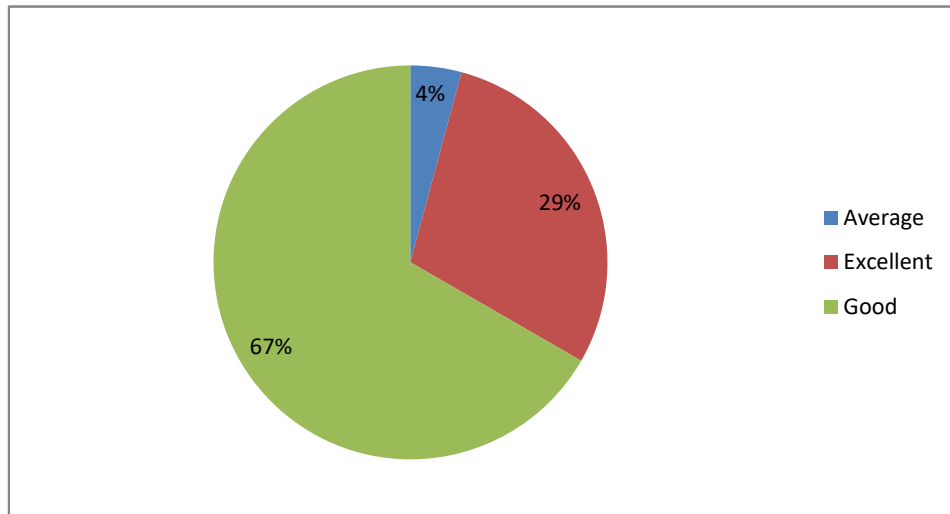

Applicabilty / relevance to real life situations & local development

Weightage given to Employability

PRINCIPAL
Sri Jagadguru Murugarajendra College
of Arts, Science & Commerce
CHITRADURGA

Weightage given to Entrepreneurship