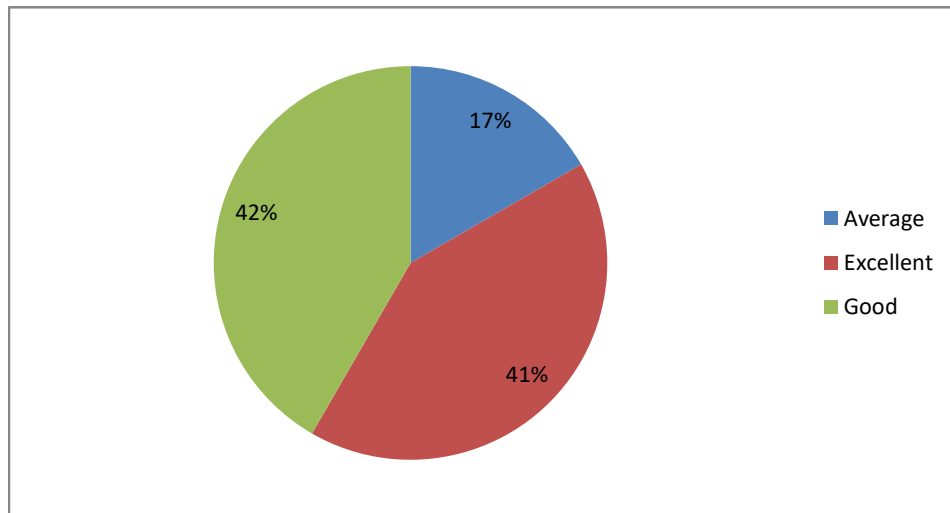

Level of Course outcomes