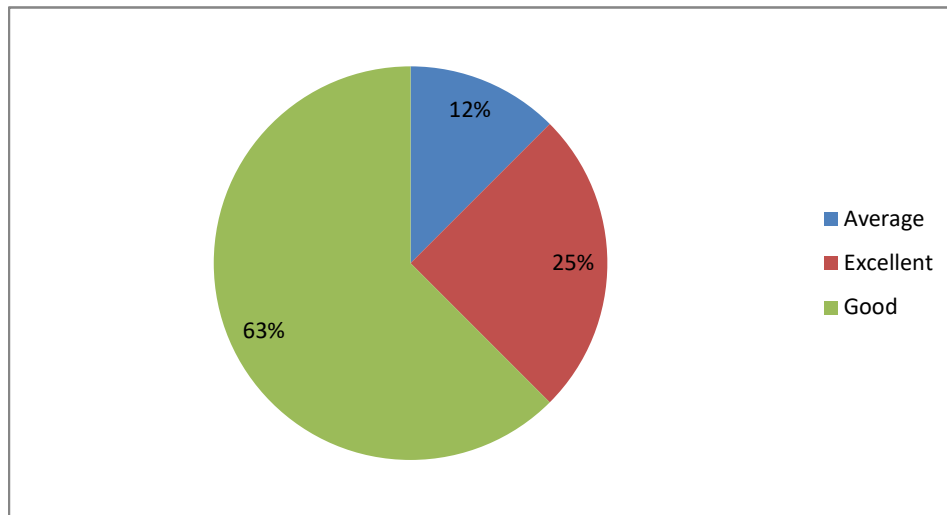

Difficult level of course content

Optimization of course content

PRINCIPAL
Sri Jagadguru Murugarajendra College
of Arts, Science & Commerce
CHITRADURGA

Usefulness of Curriculum at workplace

Fulfillment of learning objectives