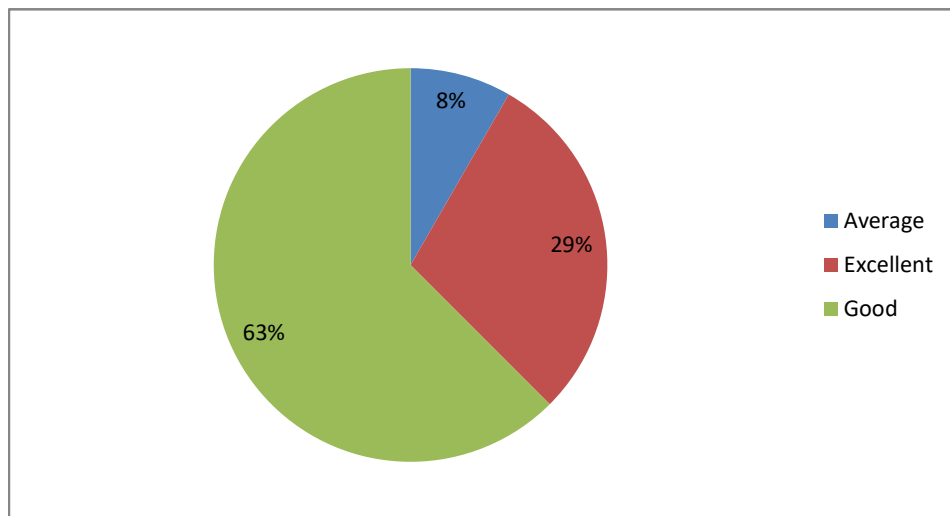

Weightage given to Project