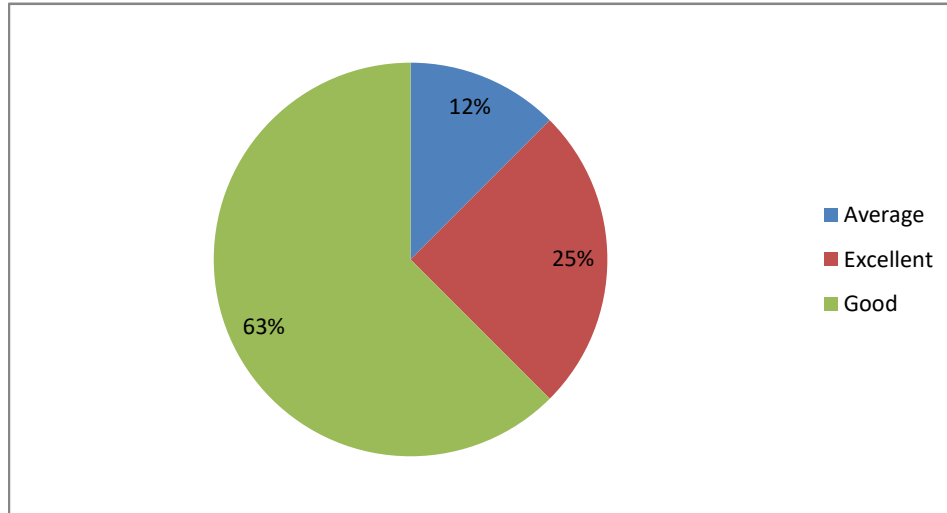

Difficult level of course content

Optimization of course content

PRINCIPAL
Sri Jagadguru Murugarajendra College
of Arts, Science & Commerce
CHITRADURGA

Usefulness of Curriculum at workplace

Fulfillment of learning objectives