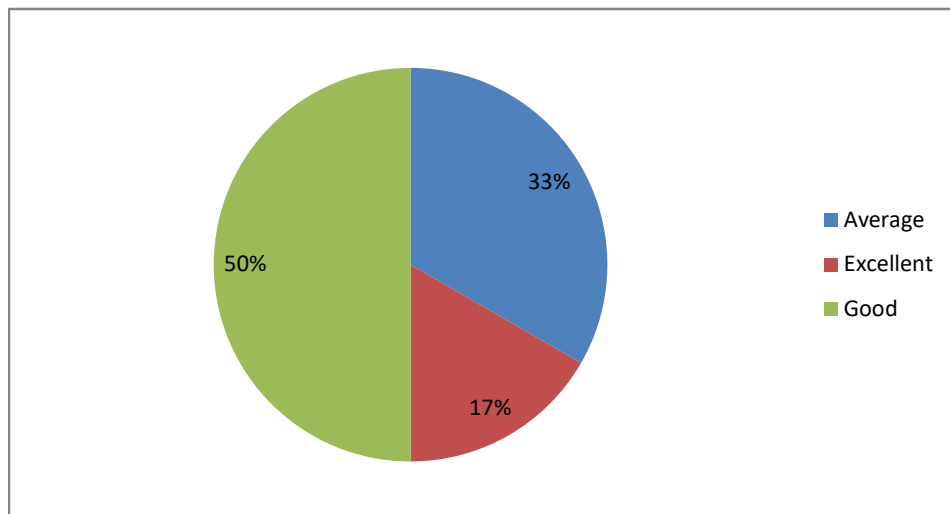

Weightage given to Skill development

PRINCIPAL
Sri Jagadguru Murugharajendra College
of Arts, Science & Commerce
CHITRADURGA

Weightage given to Project

Weightage given to practical and field work component