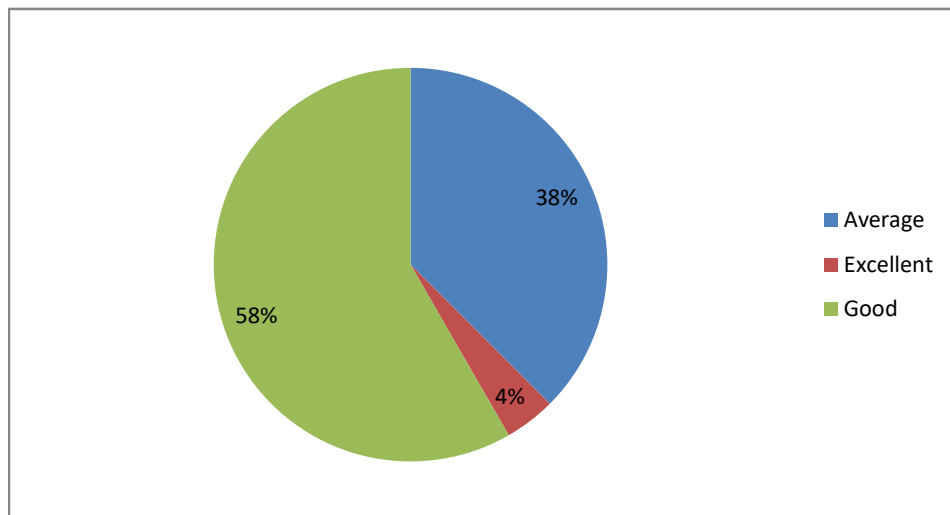

Weightage given to Learning values (in terms of knowledge, concepts, manual skills, analytical abilities and broadening perspectives)