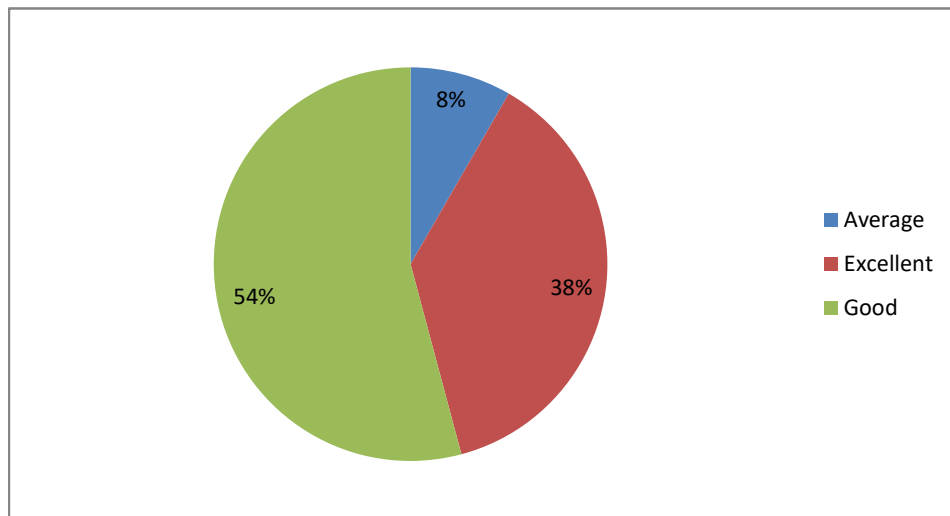

Depth of the course content