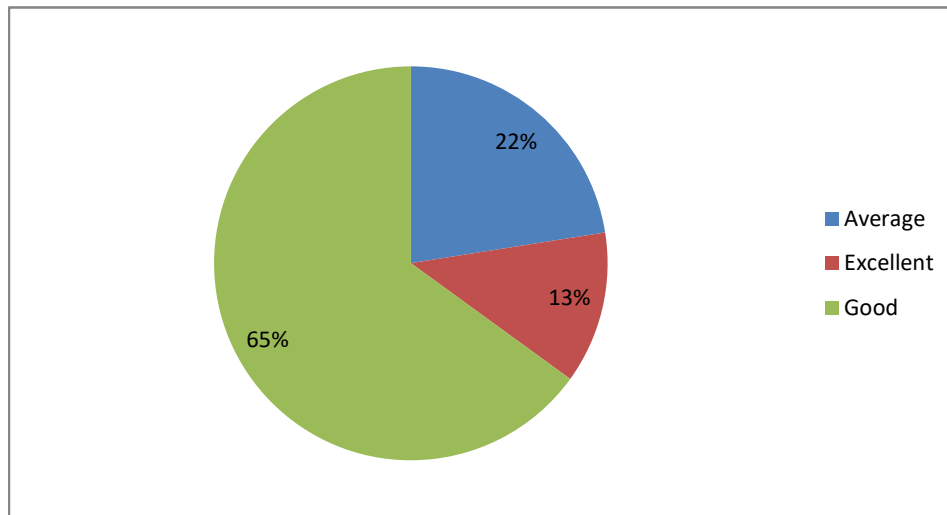

PRINCIPAL
Sri Jagadguru Murugharajendra College
of Arts, Science & Commerce
CHITRADURGA

Weightage given to practical and field work component

Depth of the course content

PRINCIPAL
Sri Jagadguru Murugharajendra College
of Arts, Science & Commerce
CHITRADURGA

Inclusion/ incorporation of latest advancements in the subject

Difficult level of course content

PRINCIPAL
Sri Jagadguru Murugharajendra College
of Arts, Science & Commerce
CHITRADURGA

Optimization of course content