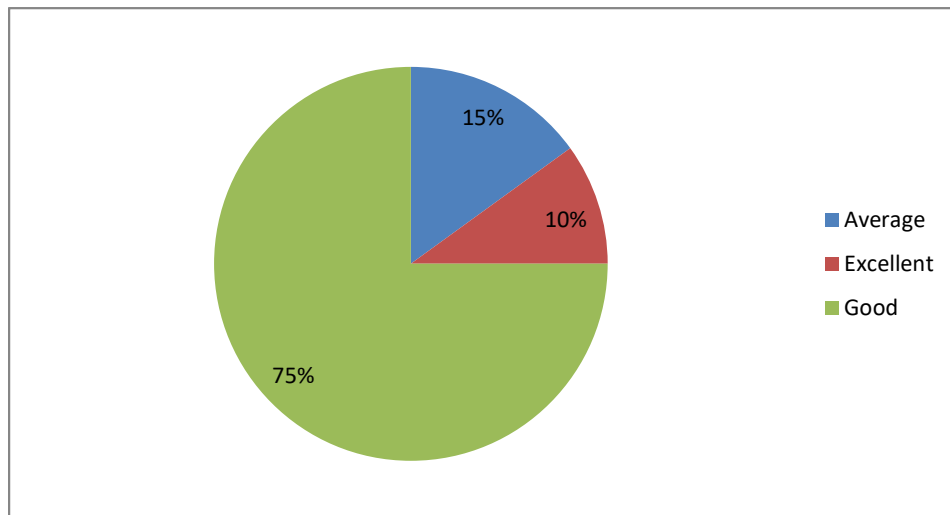

Depth of the course content