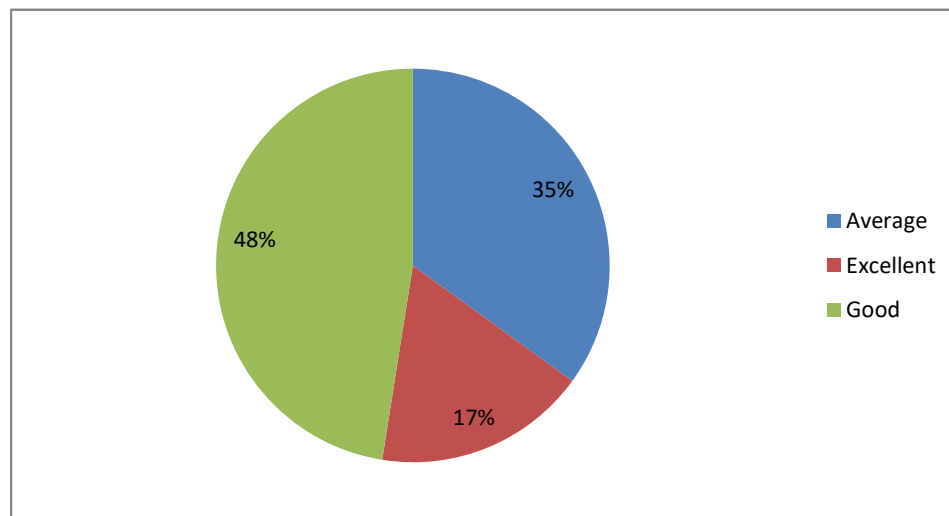

PRINCIPAL
Sri Jagadguru Murugharajendra College
of Arts, Science & Commerce
CHITRADURGA

Weightage given to Learning values (in terms of knowledge, concepts, manual skills, analytical abilities and broading perspectives)