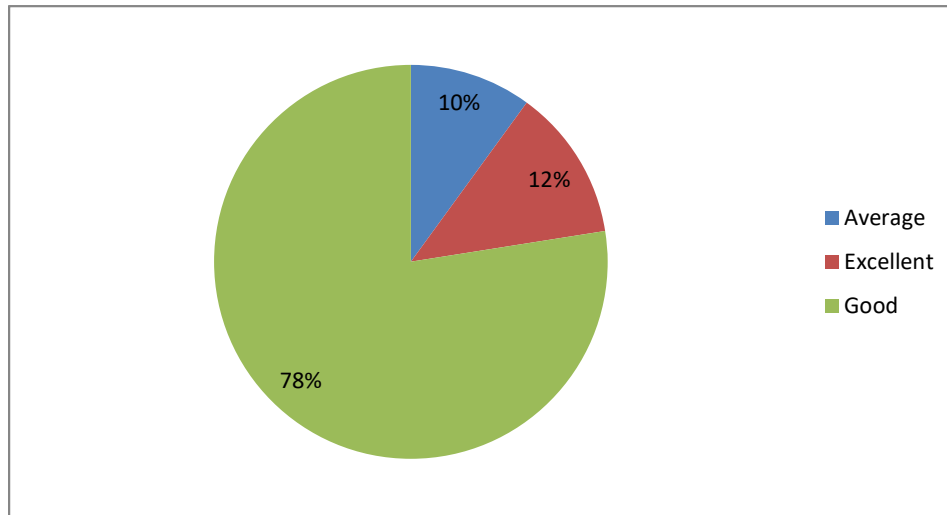

Weightage given to Employability

Weightage given to Entrepreneurship

PRINCIPAL
Sri Jagadguru Murugharajendra College
of Arts, Science & Commerce
CHITRADURGA

Weightage given ti Skill development

Weightage given to Project