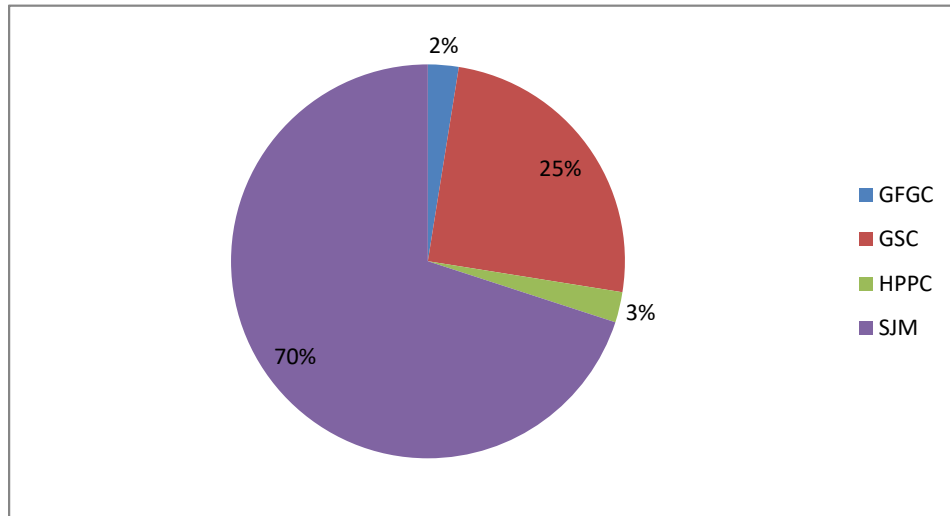

Name of the college

Applicability / relevance to real life situations & local development