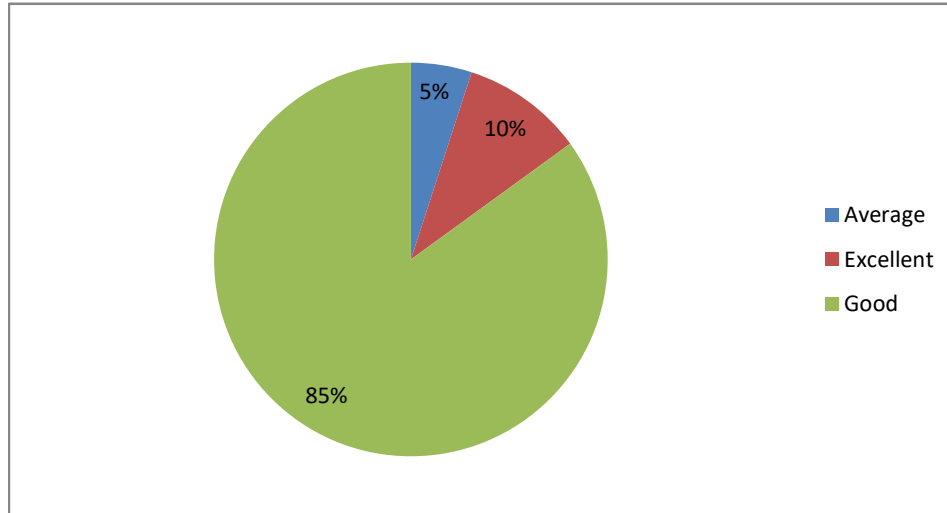

PRINCIPAL
Sri Jagadguru Murugharajendra College
of Arts, Science & Commerce
CHITRADURGA

Weightage given to practical and field work component

Depth of the course content

PRINCIPAL
Sri Jagadguru Murugharajendra College
of Arts, Science & Commerce
CHITRADURGA

Inclusion/ incorporation of latest advancements in the subject

Difficult level of course content

PRINCIPAL
Sri Jagadguru Murugharajendra College
of Arts, Science & Commerce
CHITRADURGA

Optimization of course content