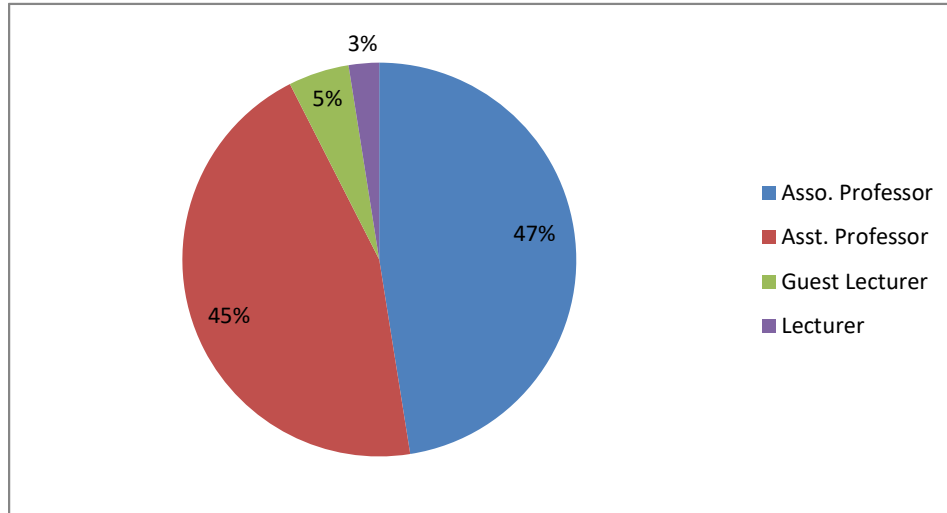

Designation

Department