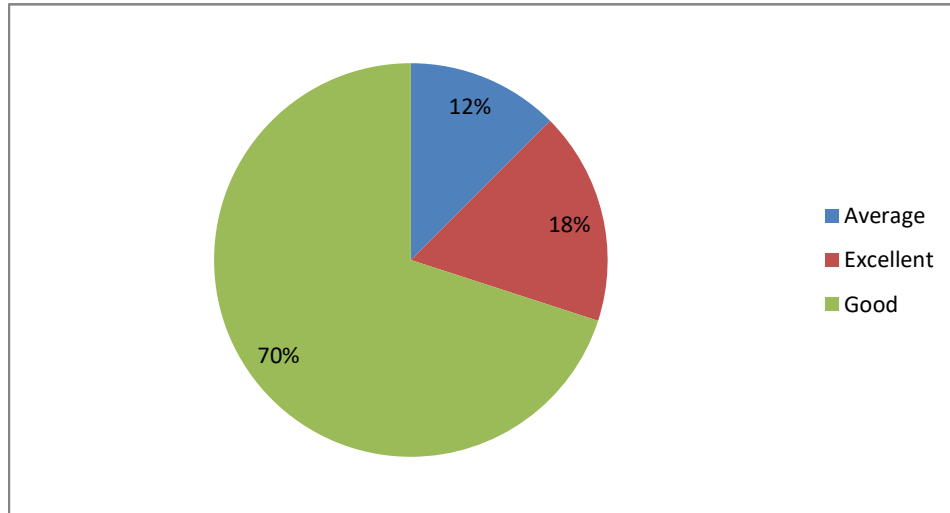

Weightage given to practical and field work component