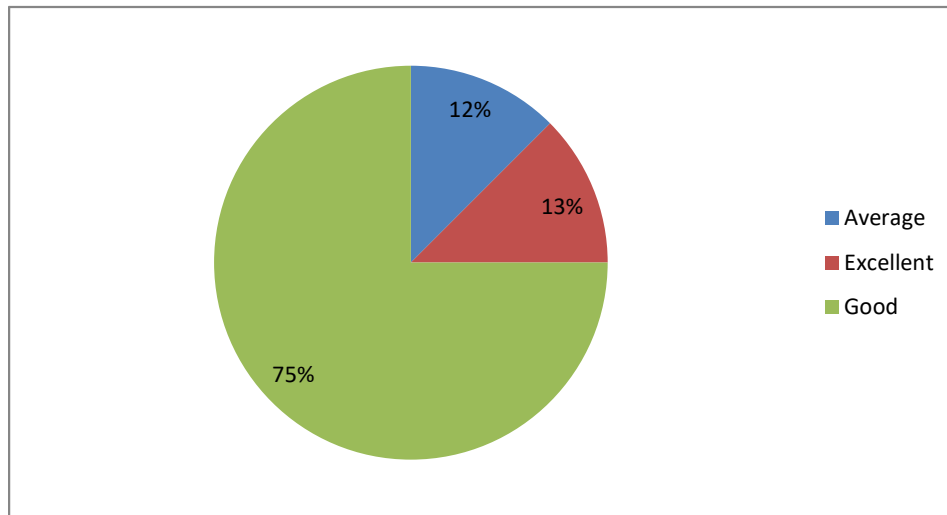

Weightage given to Employability

Weightage given to Entrepreneurship

PRINCIPAL
Sri Jagadguru Murugharajendra College
of Arts, Science & Commerce
CHITRADURGA

Weightage given ti Skill development

Weightage given to Project