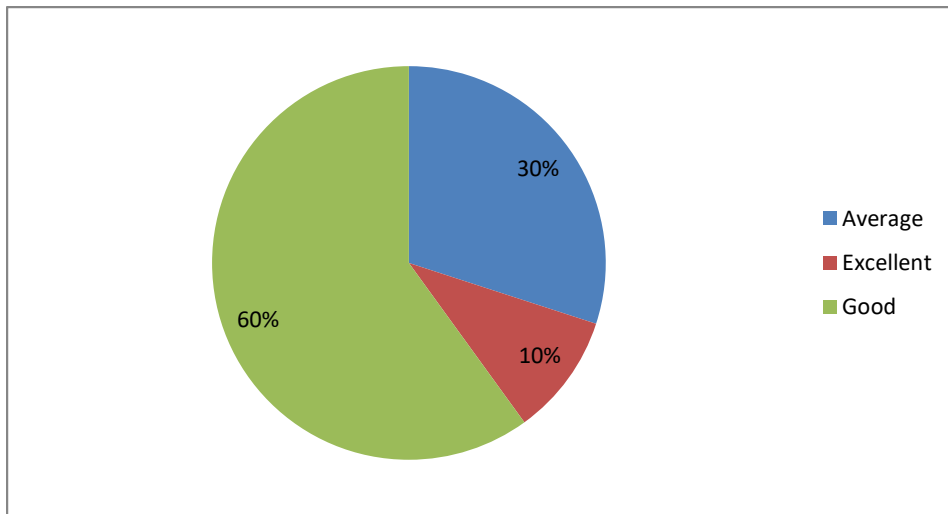

Quality, Clarity and relevance of textual reading / Reference material / Study material