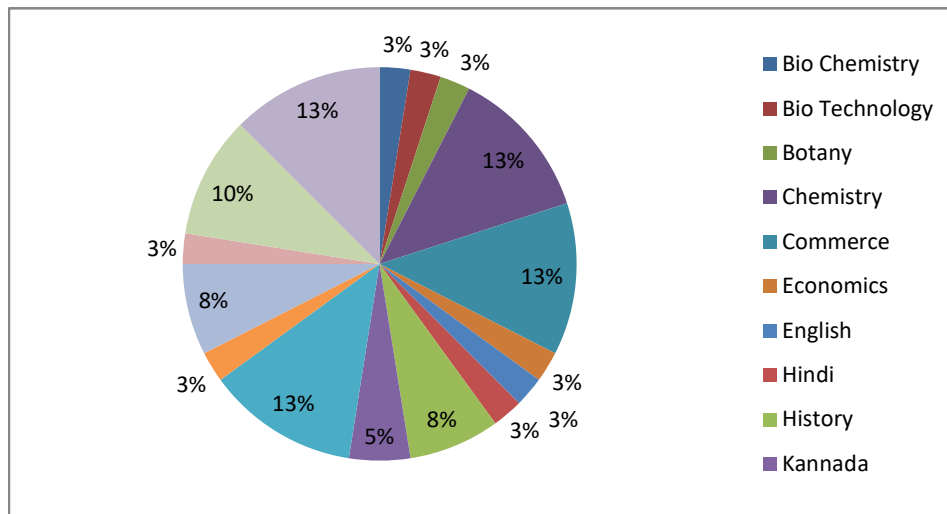

PRINCIPAL
Sri Jagadguru Murugarajendra College
of Arts, Science & Commerce
CHITRADURGA