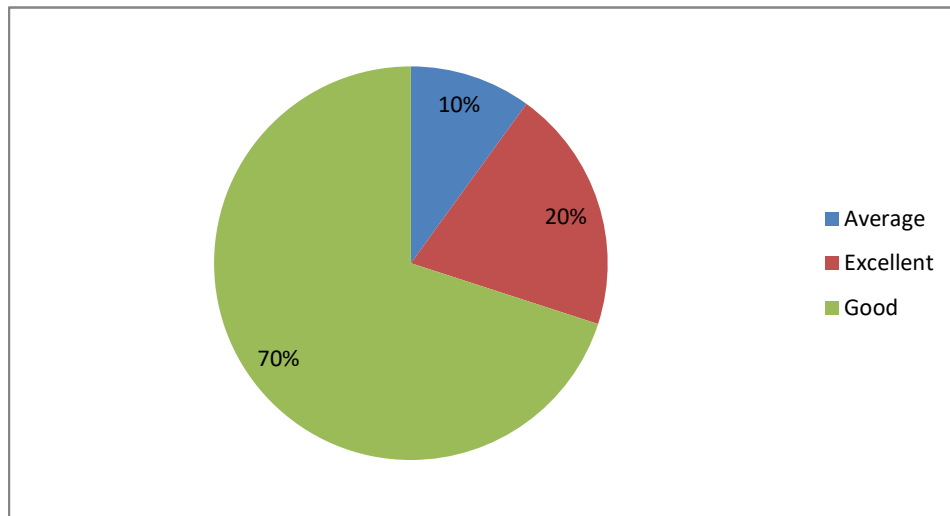

PRINCIPAL
Sri Jagadguru Murugharajendra College
of Arts, Science & Commerce
CHITRADURGA