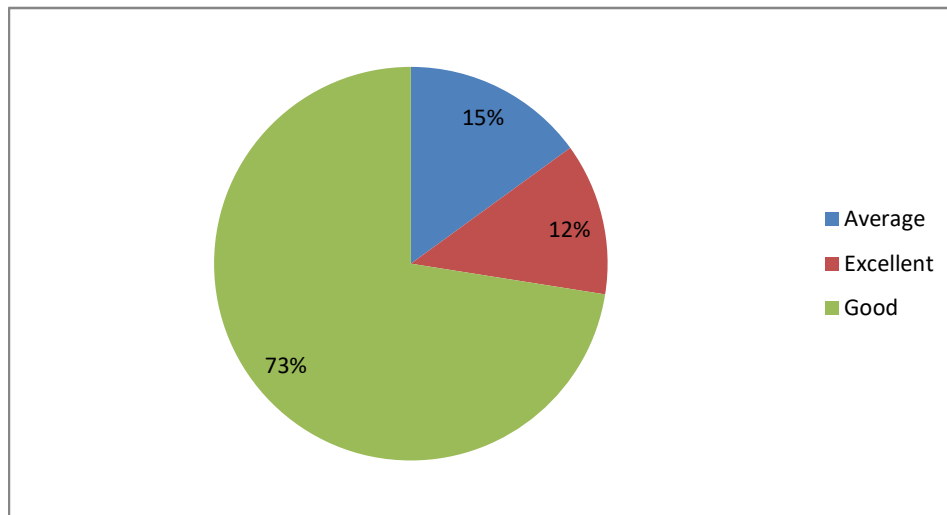

Weightage given to Employability

Weightage given to Entrepreneurship

PRINCIPAL
Sri Jagadguru Murugharajendra College
of Arts, Science & Commerce
CHITRADURGA

Weightage given ti Skill development

Weightage given to Project