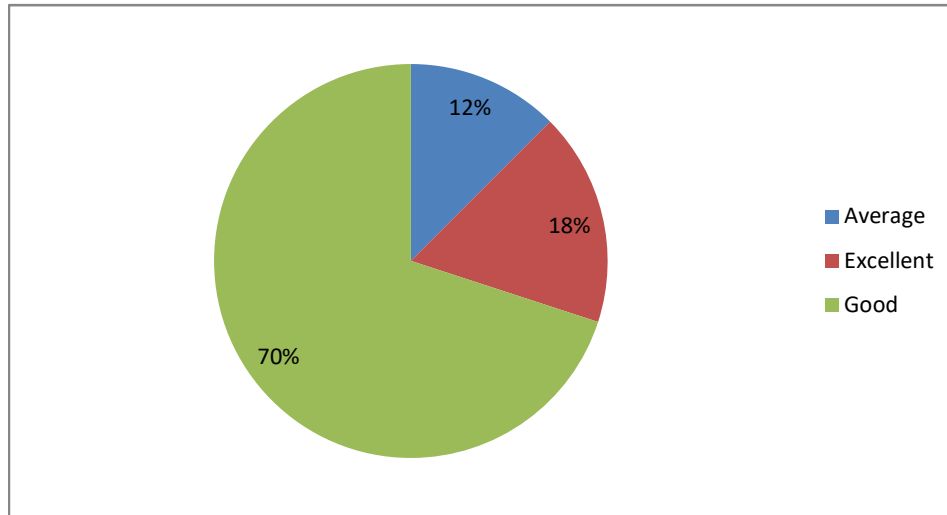

Weightage given to Employability

Weightage given to Entrepreneurship

PRINCIPAL
Sri Jagadguru Murugharajendra College
of Arts, Science & Commerce
CHITRADURGA

Weightage given ti Skill development

Weightage given to Project