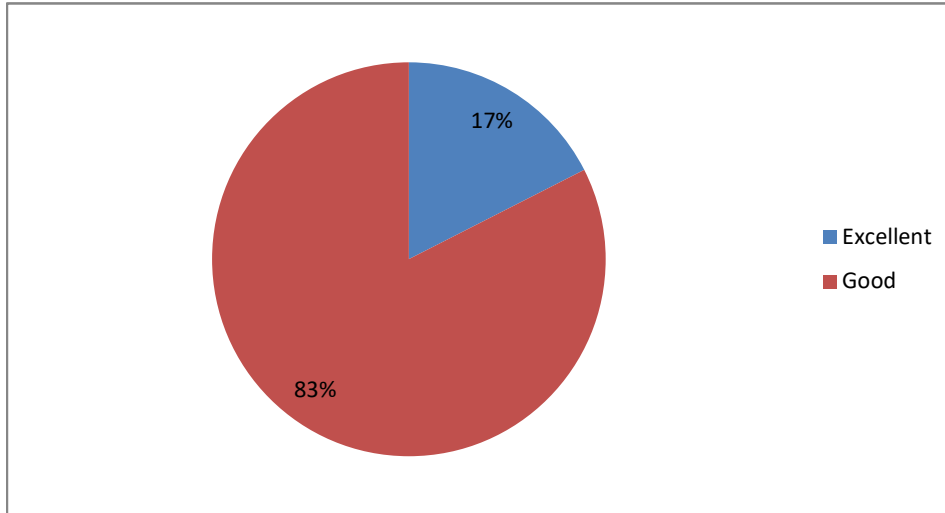

Overall rating