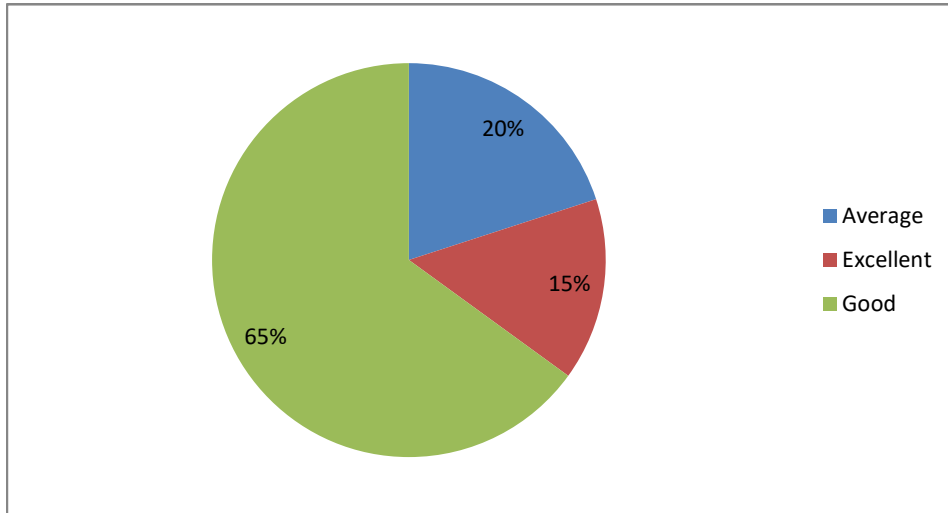

PRINCIPAL
Sri Jagadguru Murugharajendra College
of Arts, Science & Commerce
CHITRADURGA

Weightage given to Learning values (in terms of knowledge, concepts, manual skills, analytical abilities and broading perspectives)