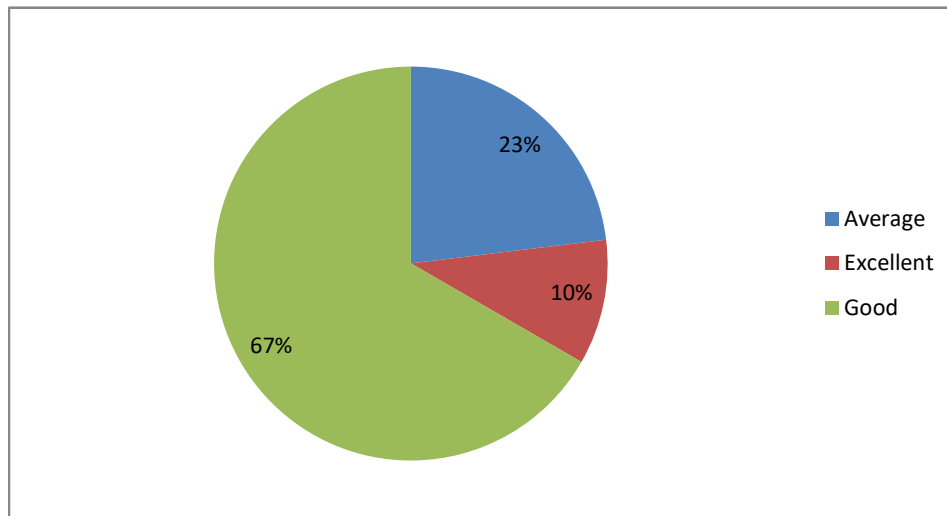

PRINCIPAL
Sri Jagadguru Murugharajendra College
of Arts, Science & Commerce
CHITRADURGA

Weightage given to practical and field work component

Depth of the course content

PRINCIPAL
Sri Jagadguru Murugharajendra College
of Arts, Science & Commerce
CHITRADURGA

Inclusion/ incorporation of latest advacements in the subject

Difficult level of course content

PRINCIPAL
Sri Jagadguru Murugharajendra College
of Arts, Science & Commerce
CHITRADURGA

Optimization of course content