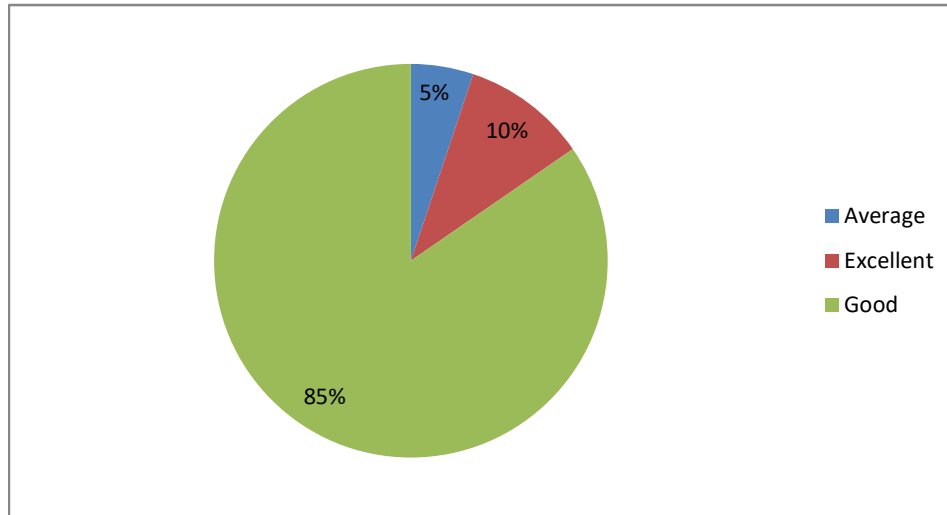

Inclusion/ incorporation of latest advacements in the subject