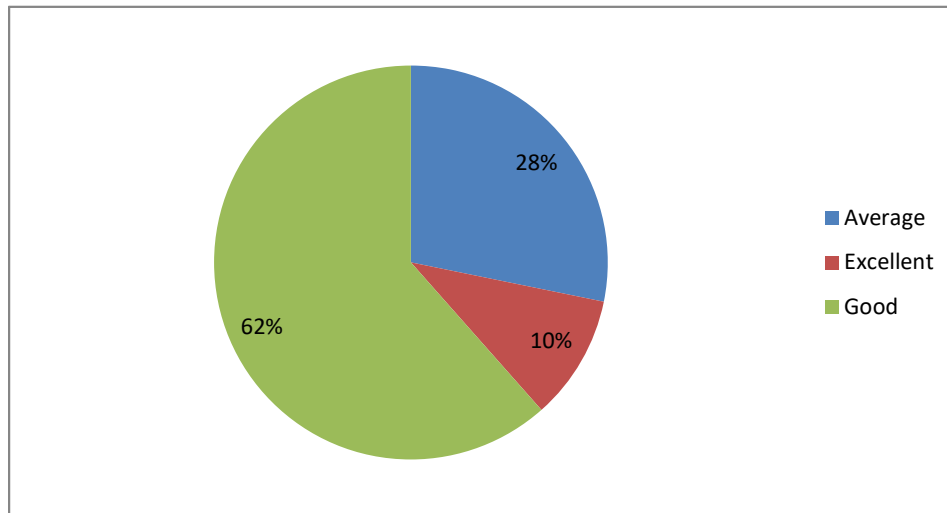

Quality, Clarity and relevance of textual reading / Reference material / Study material