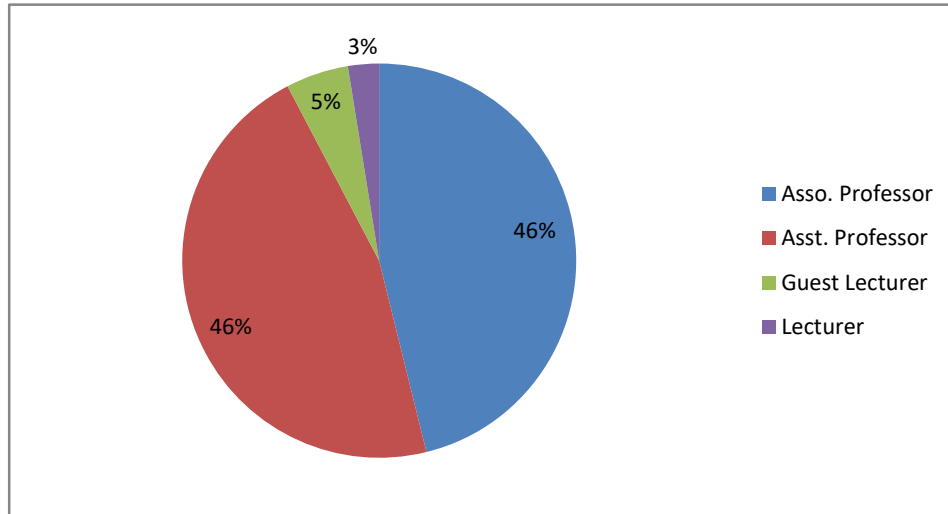

Designation