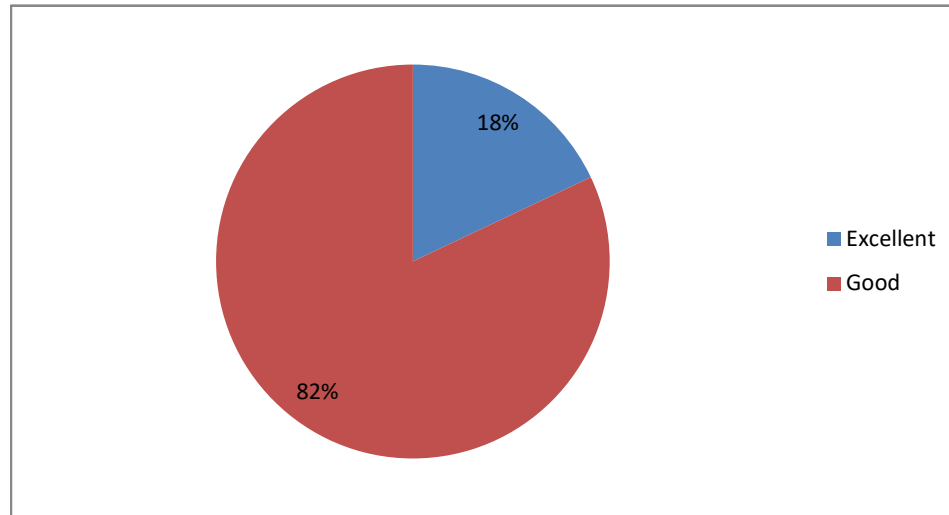

Overall rating