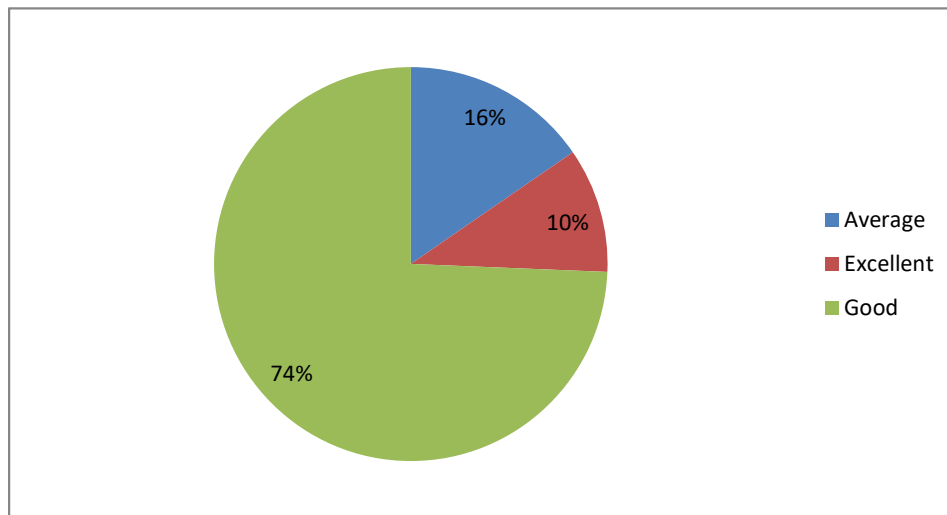

Depth of the course content