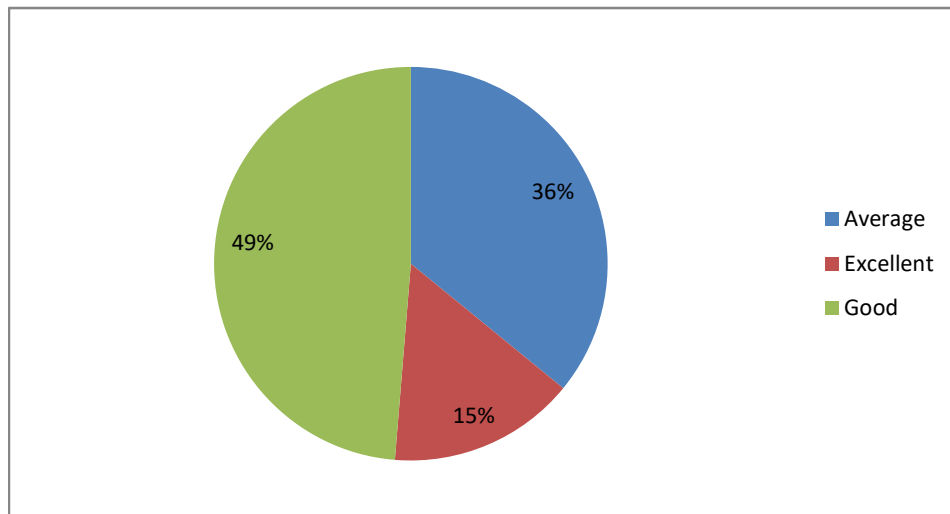

PRINCIPAL
Sri Jagadguru Murugharajendra College
of Arts, Science & Commerce
CHITRADURGA

Weightage given to Learning values (in terms of knowledge, concepts, manual skills, analytical abilities and broading perspectives)