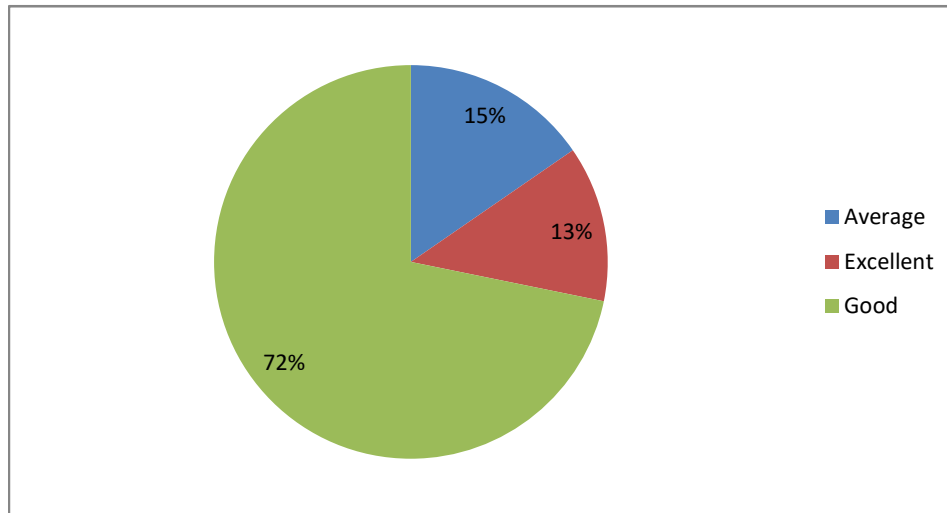

Weightage given to Employability

Weightage given to Entrepreneurship

PRINCIPAL
Sri Jagadguru Murugharajendra College
of Arts, Science & Commerce
CHITRADURGA

Weightage given to Skill development

Weightage given to Project