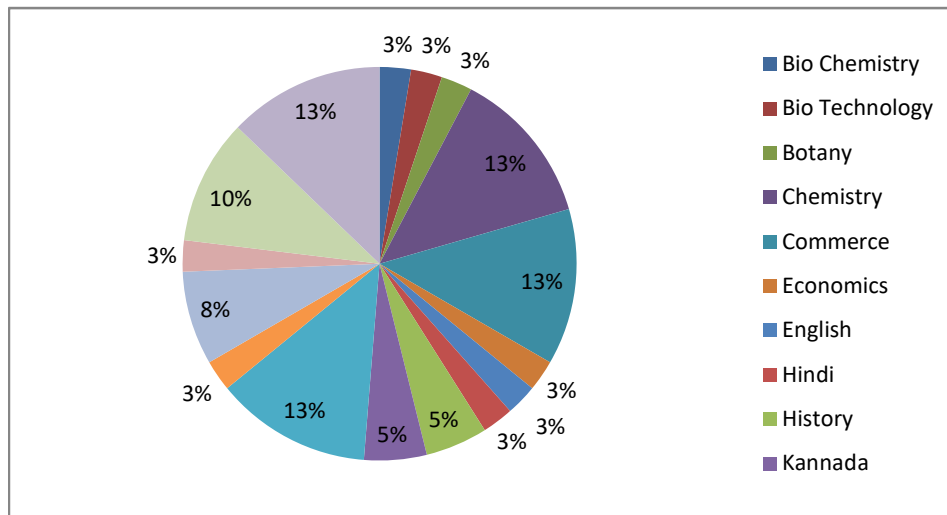

Department

PRINCIPAL
Sri Jagadguru Murugharajendra College
of Arts, Science & Commerce
CHITRADURGA