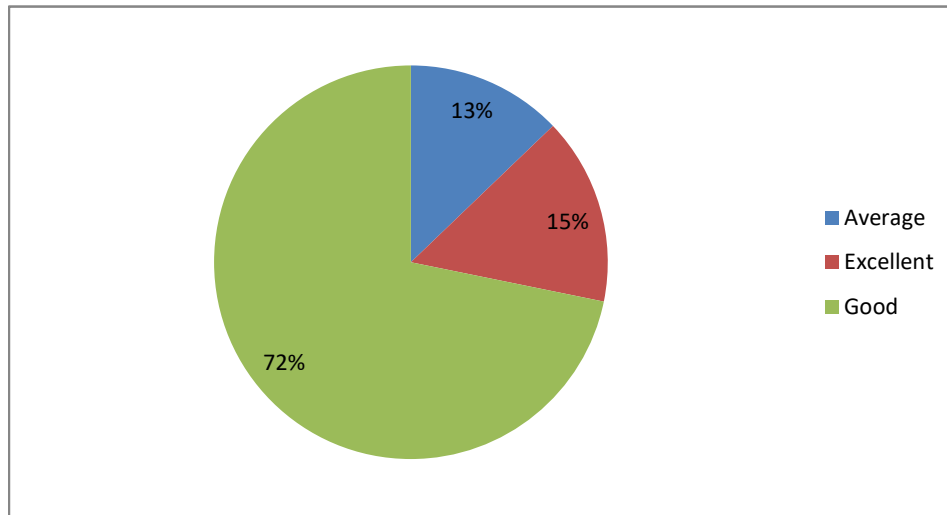

Weightage given to practical and field work component