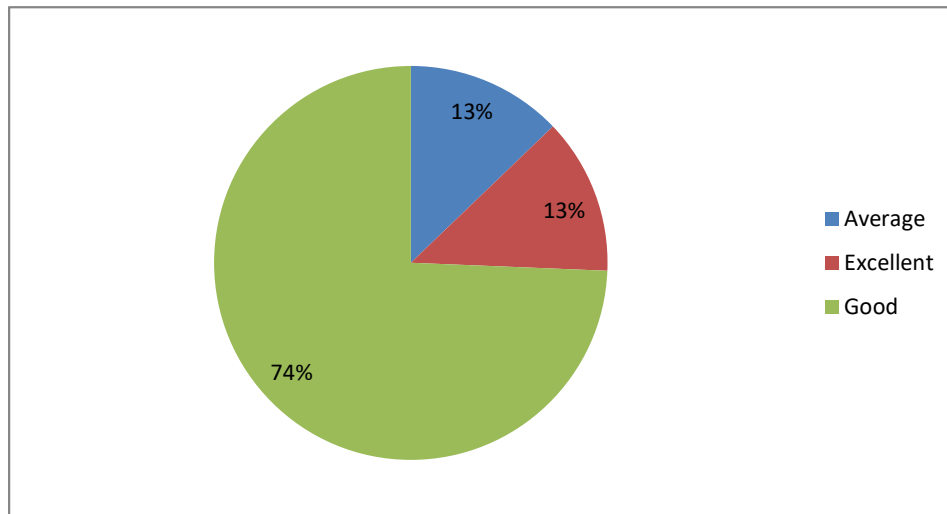

Weightage given to Employability

Weightage given to Entrepreneurship

PRINCIPAL
Sri Jagadguru Murugharajendra College
of Arts, Science & Commerce
CHITRADURGA

Weightage given to Skill development

Weightage given to Project