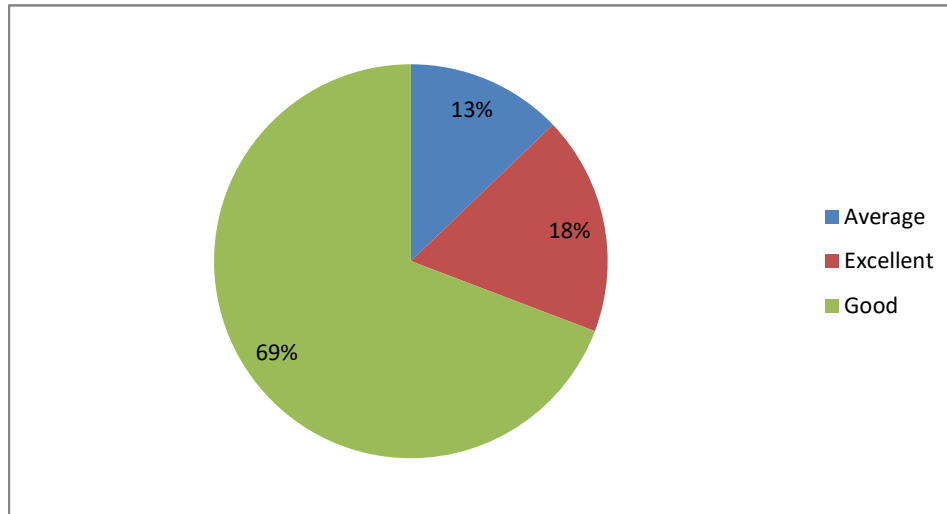

Weightage given to Employability

Weightage given to Entrepreneurship

PRINCIPAL
Sri Jagadguru Murugharajendra College
of Arts, Science & Commerce
CHITRADURGA

Weightage given to Skill development

Weightage given to Project