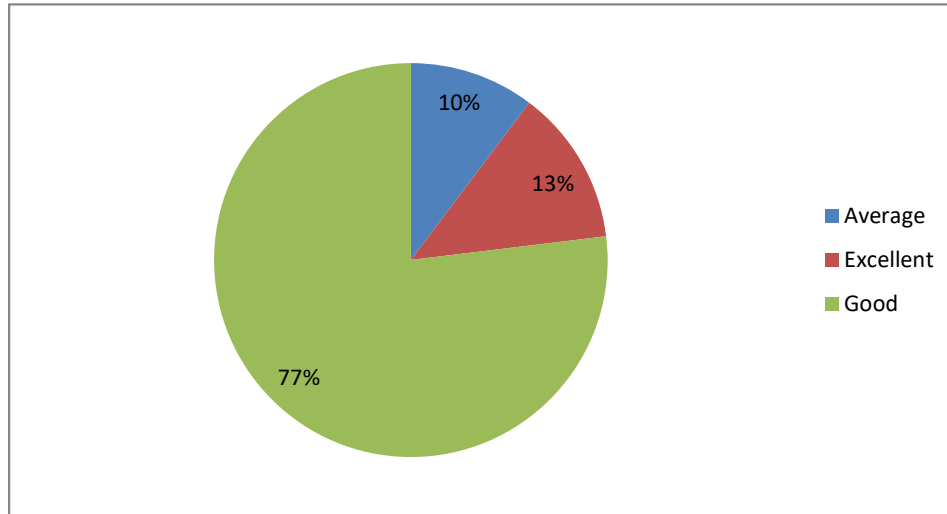

Weightage given to Employability

Weightage given to Entrepreneurship

PRINCIPAL
Sri Jagadguru Murugharajendra College
of Arts, Science & Commerce
CHITRADURGA

Weightage given to Skill development

Weightage given to Project