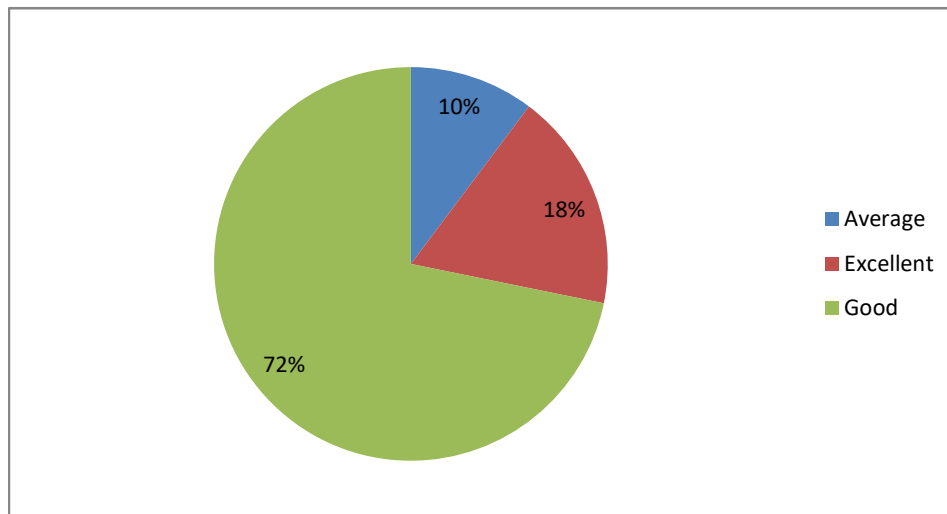

PRINCIPAL
Sri Jagadguru Murugharajendra College
of Arts, Science & Commerce
CHITRADURGA