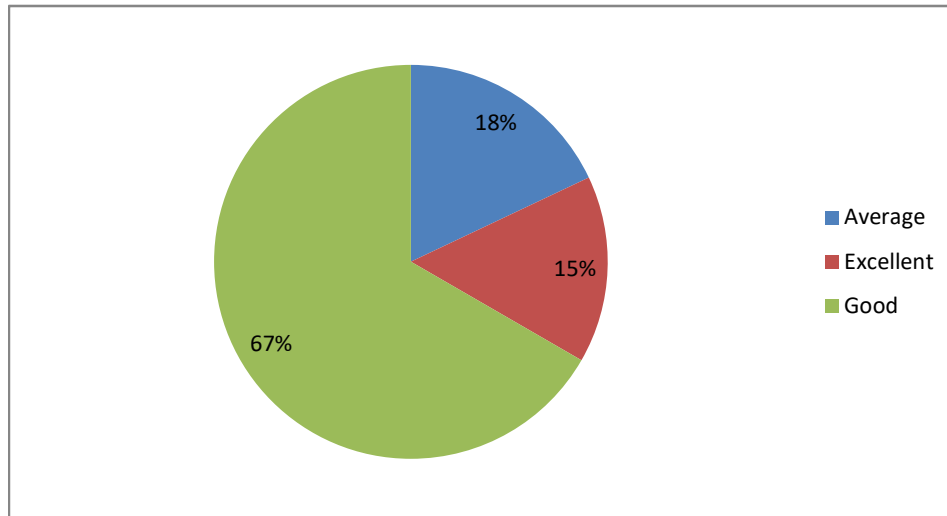

PRINCIPAL
Sri Jagadguru Murugharajendra College
of Arts, Science & Commerce
CHITRADURGA

Weightage given to Learning values (in terms of knowledge, concepts, manual skills, analytical abilities and broading perspectives)