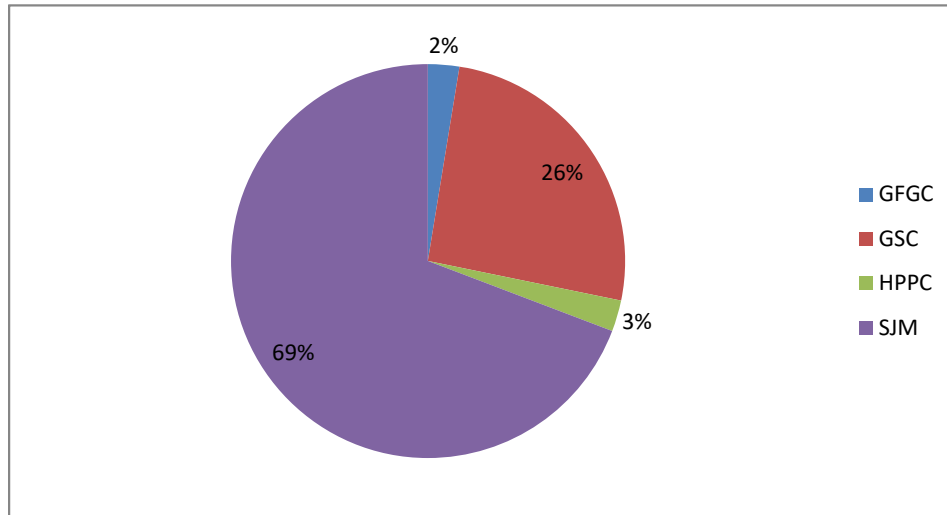

Name of the college

Applicability / relevance to real life situations & local development