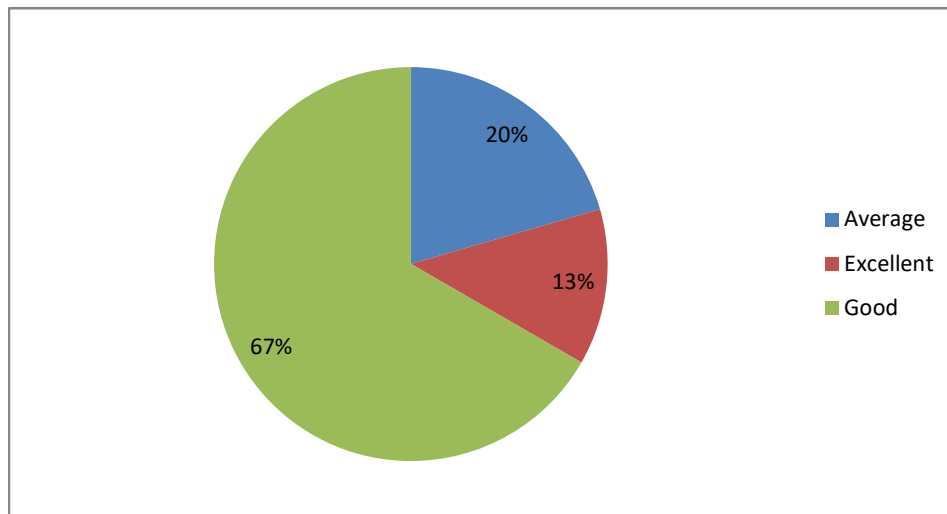

PRINCIPAL
Sri Jagadguru Murugharajendra College
of Arts, Science & Commerce
CHITRADURGA

Weightage given to practical and field work component

Depth of the course content

PRINCIPAL
Sri Jagadguru Murugharajendra College
of Arts, Science & Commerce
CHITRADURGA

Inclusion/ incorporation of latest advacements in the subject

Difficult level of course content

PRINCIPAL
Sri Jagadguru Murugharajendra College
of Arts, Science & Commerce
CHITRADURGA

Optimization of course content