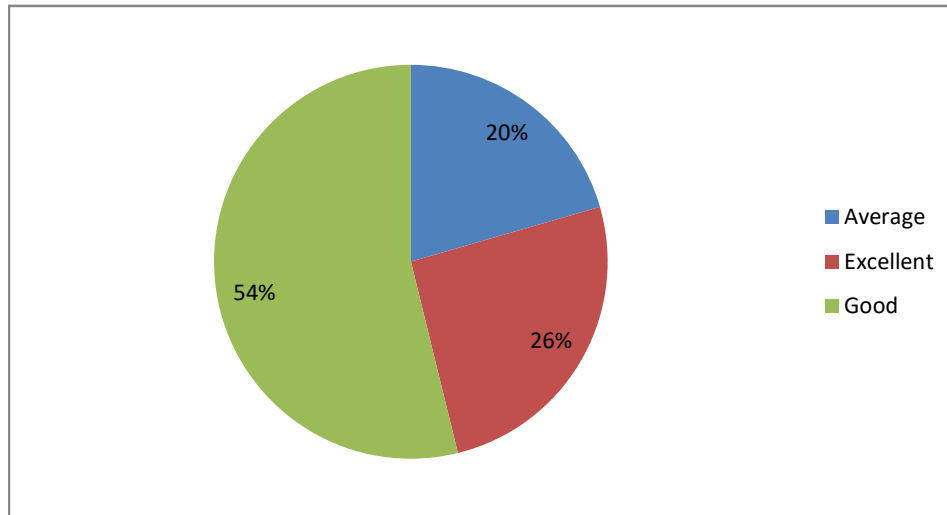

Weightage given to Employability

Weightage given to Entrepreneurship

PRINCIPAL
Sri Jagadguru Murugharajendra College
of Arts, Science & Commerce
CHITRADURGA

Weightage given to Skill development

Weightage given to Project