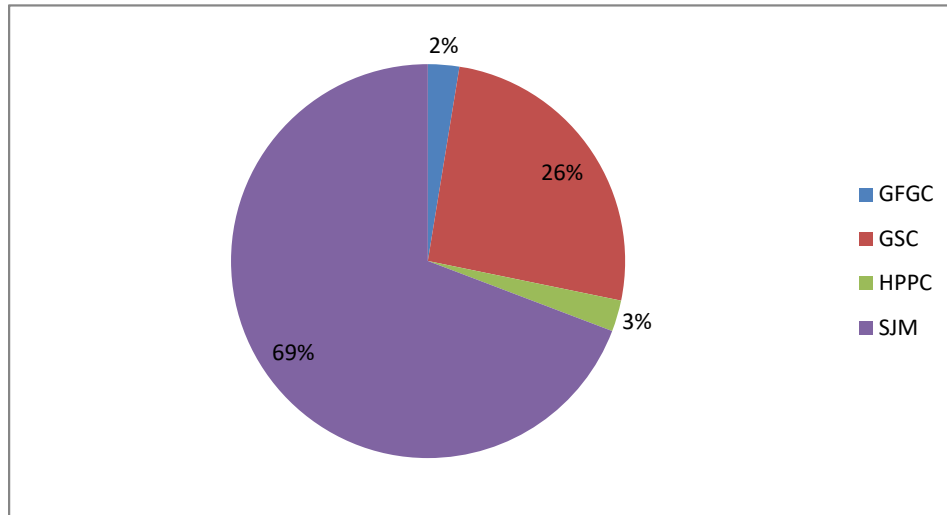

Name of the college

Applicability / relevance to real life situations & local development