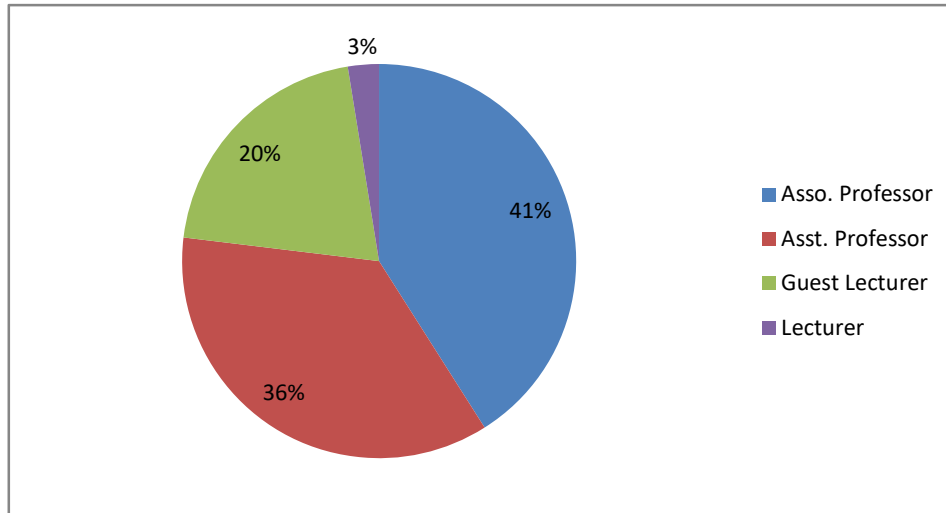

Designation