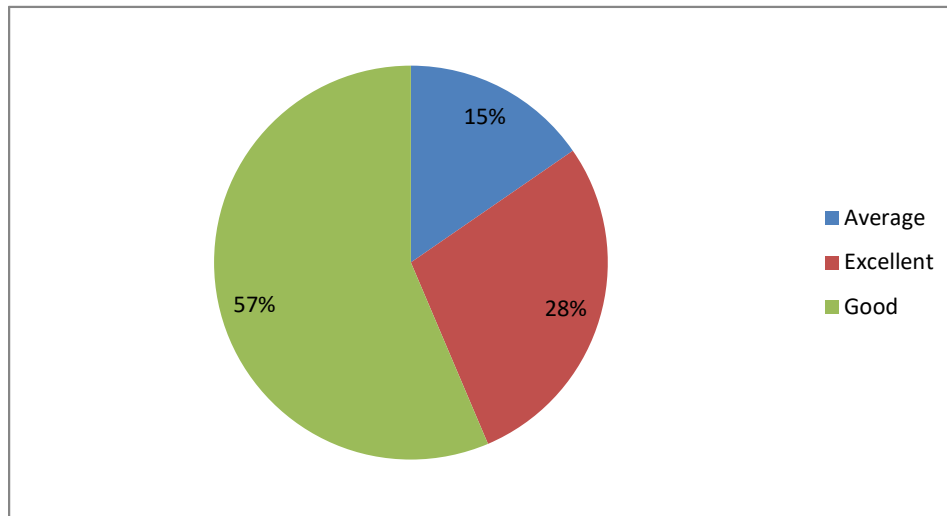

Weightage given to Employability

Weightage given to Entrepreneurship

PRINCIPAL
Sri Jagadguru Murugharajendra College
of Arts, Science & Commerce
CHITRADURGA

Weightage given to Skill development

Weightage given to Project