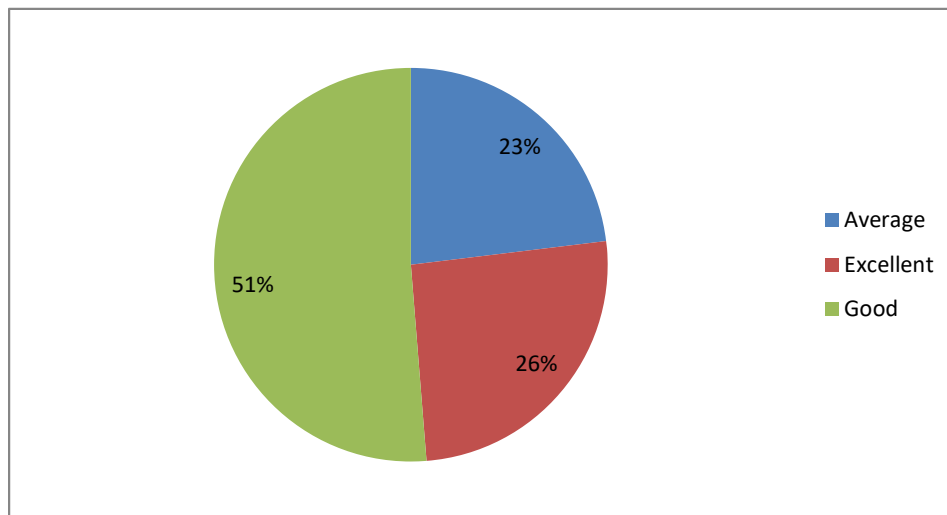

Quality, Clarity and relevance of textual reading / Reference material / Study material