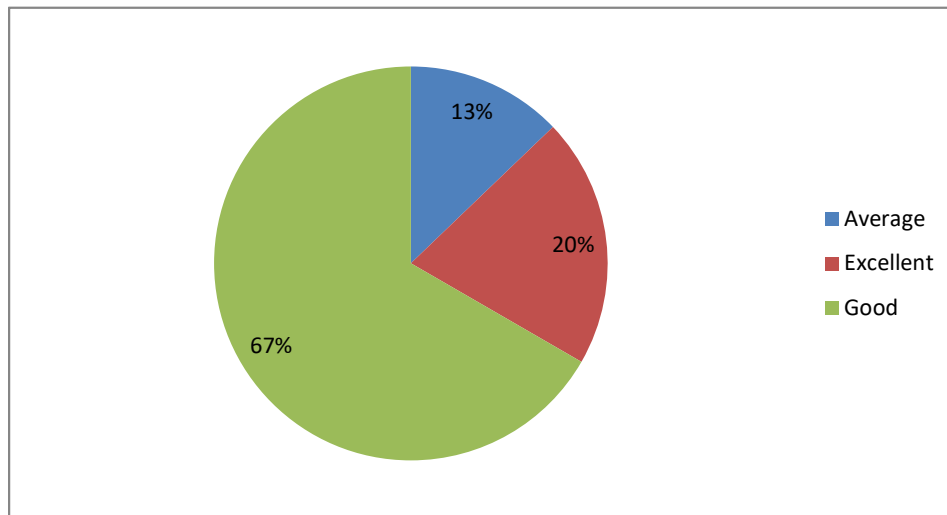

Weightage given to Employability

Weightage given to Entrepreneurship

PRINCIPAL
Sri Jagadguru Murugharajendra College
of Arts, Science & Commerce
CHITRADURGA

Weightage given to Skill development

Weightage given to Project