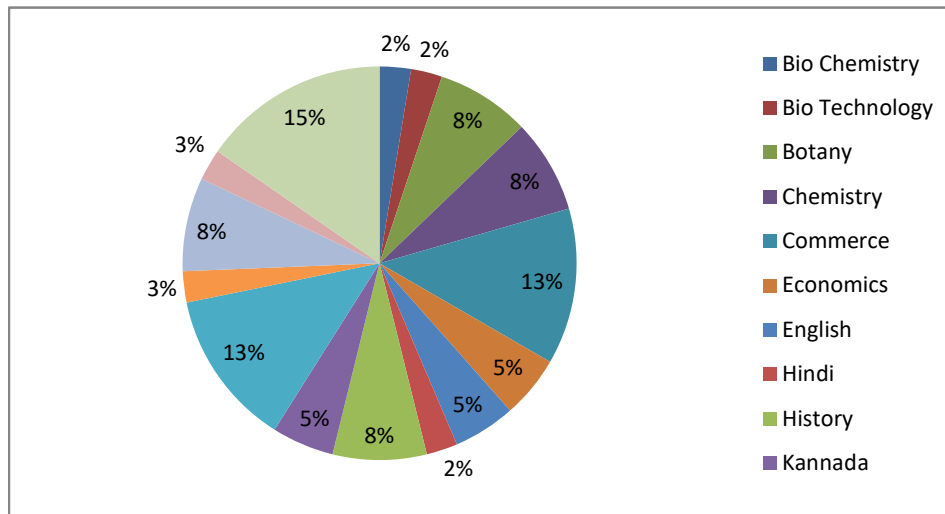

Department

PRINCIPAL
Sri Jagadguru Murugharajendra College
of Arts, Science & Commerce
CHITRADURGA