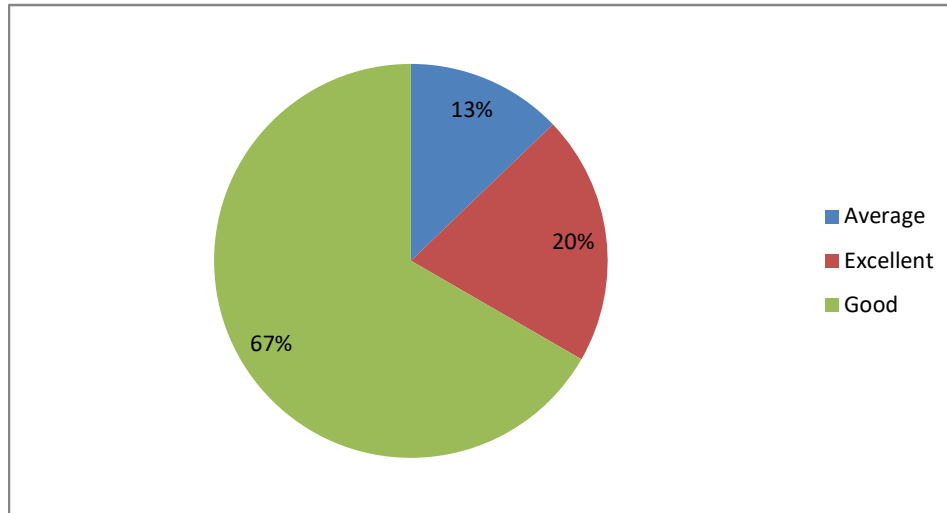

PRINCIPAL
Sri Jagadguru Murugharajendra College
of Arts, Science & Commerce
CHITRADURGA

Weightage given to Learning values (in terms of knowledge, concepts, manual skills, analytical abilities and broading perspectives)