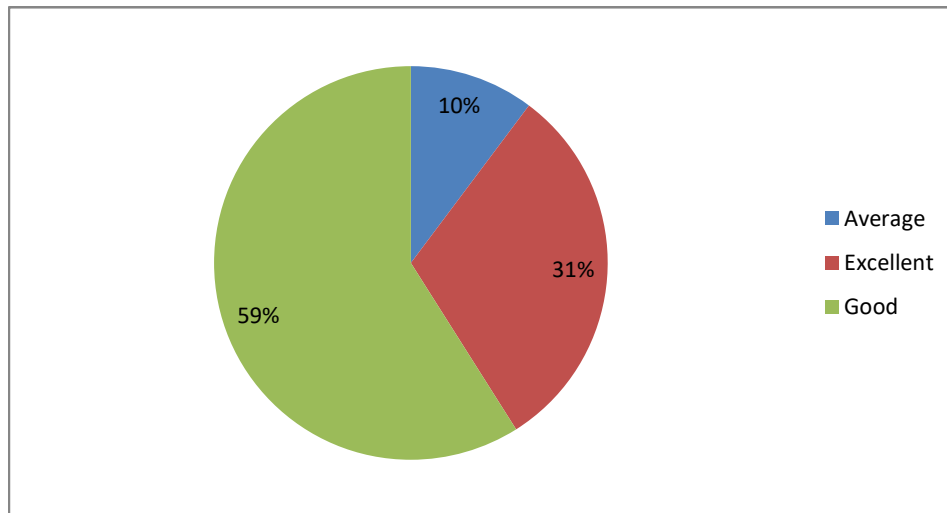

PRINCIPAL
Sri Jagadguru Murugharajendra College
of Arts, Science & Commerce
CHITRADURGA