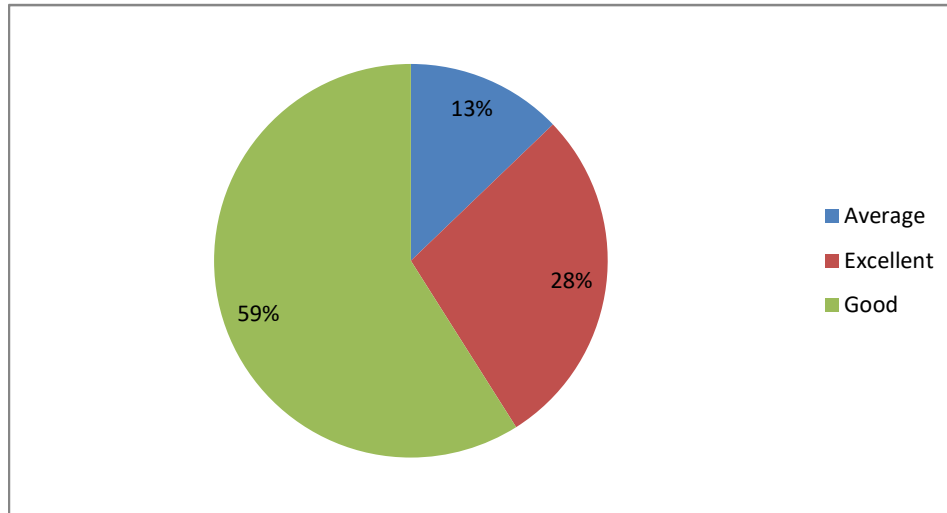

Weightage given to practical and field work component