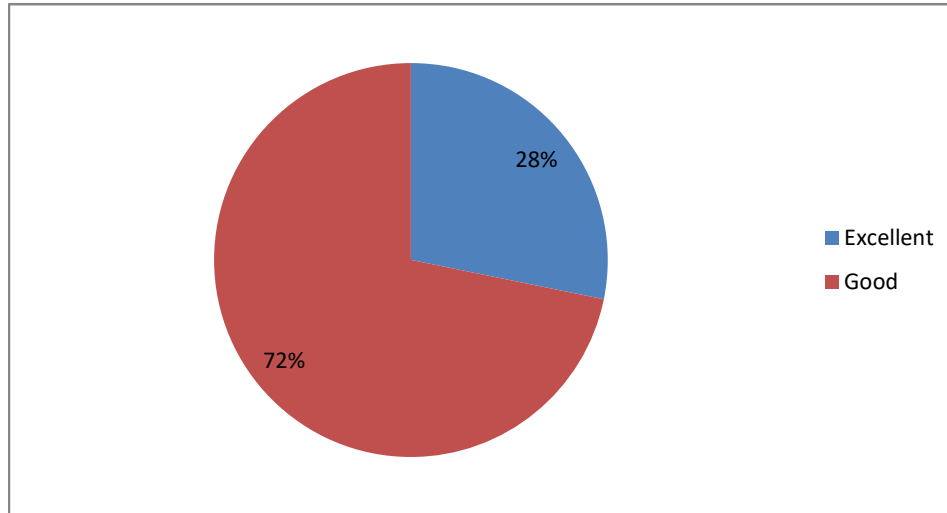

Overall rating