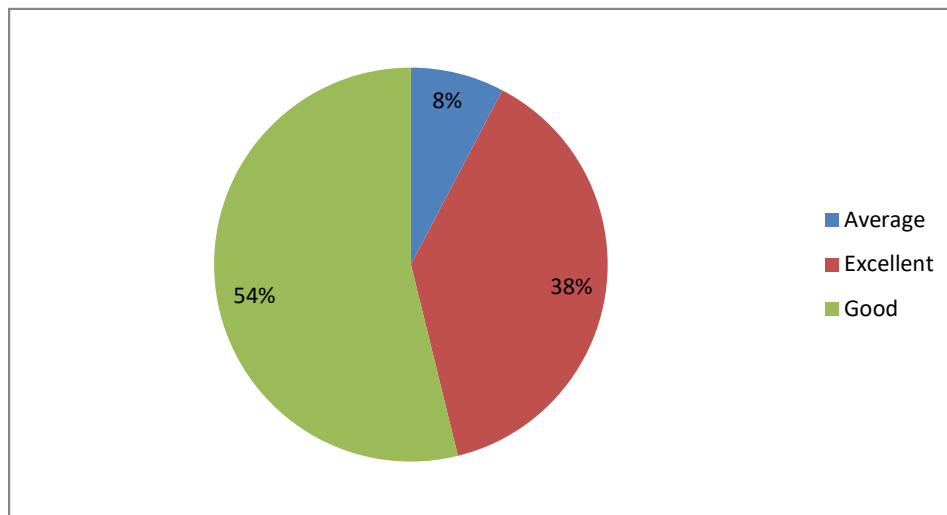

Depth of the course content