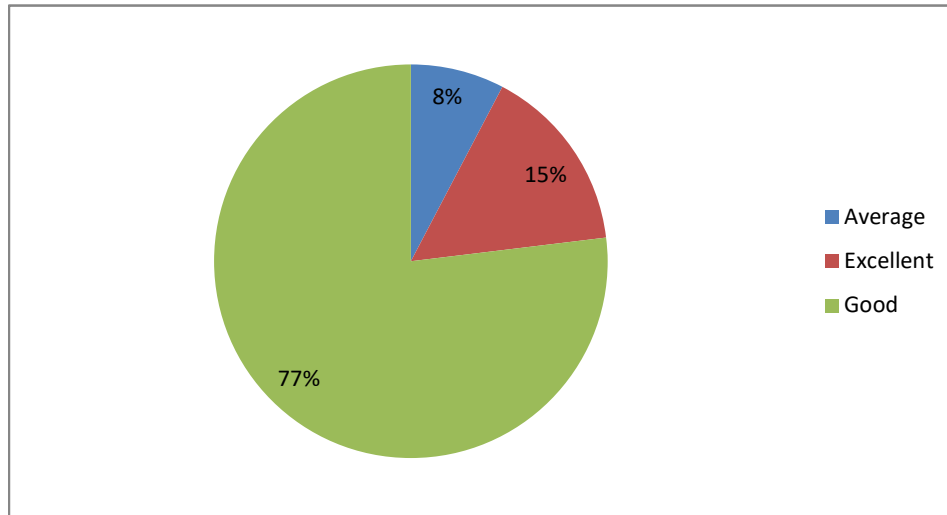

PRINCIPAL
Sri Jagadguru Murugharajendra College
of Arts, Science & Commerce
CHITRADURGA

Weightage given to practical and field work component

Depth of the course content

PRINCIPAL
Sri Jagadguru Murugharajendra College
of Arts, Science & Commerce
CHITRADURGA

Inclusion/ incorporation of latest advacements in the subject

Difficult level of course content

PRINCIPAL
Sri Jagadguru Murugharajendra College
of Arts, Science & Commerce
CHITRADURGA

Optimization of course content