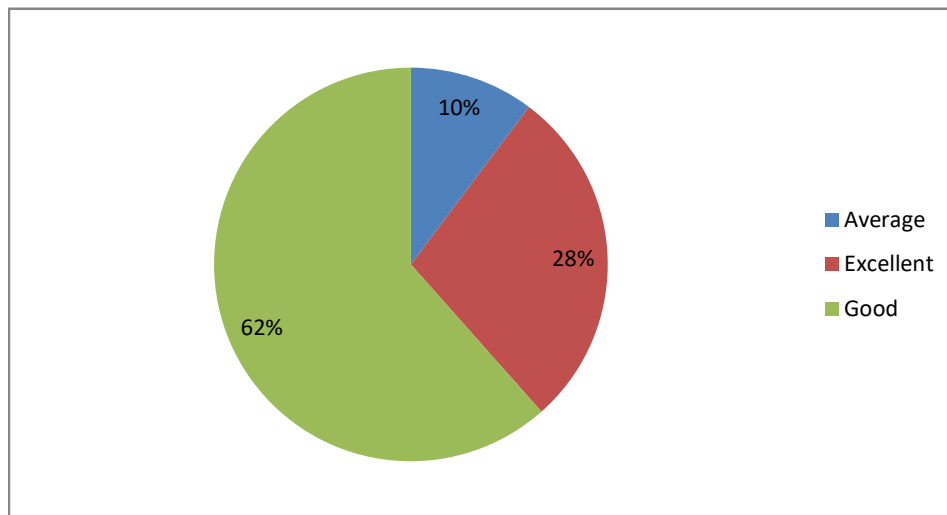

Weightage given to Employability

Weightage given to Entrepreneurship

PRINCIPAL
Sri Jagadguru Murugharajendra College
of Arts, Science & Commerce
CHITRADURGA

Weightage given to Skill development

Weightage given to Project