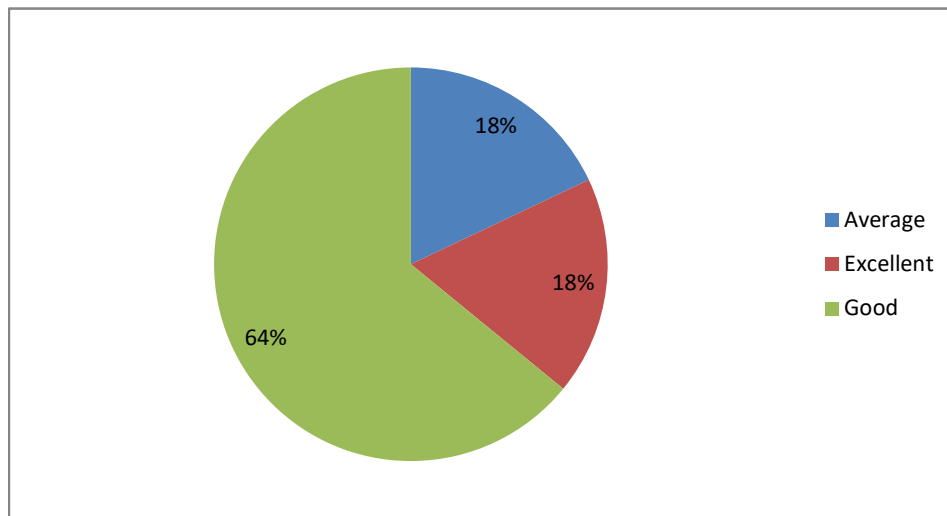

PRINCIPAL
Sri Jagadguru Murugharajendra College
of Arts, Science & Commerce
CHITRADURGA

Weightage given to Learning values (in terms of knowledge, concepts, manual skills, analytical abilities and broading perspectives)