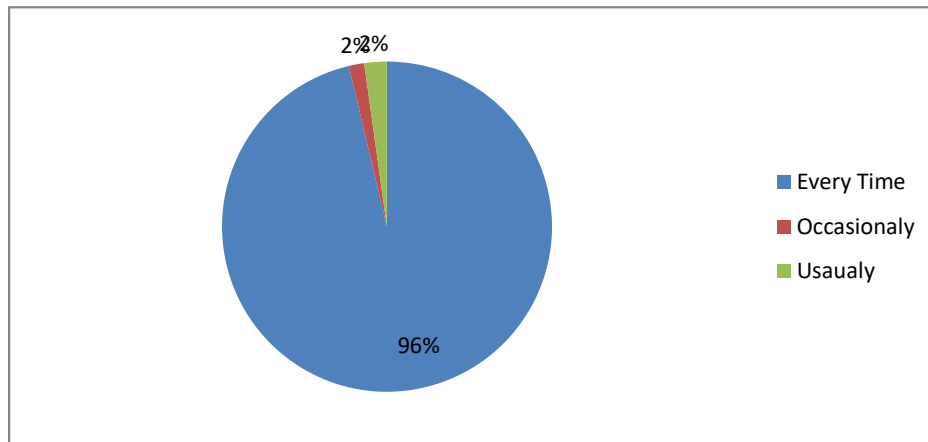

Teachers are able to identify your weakness and help you to overcome them

135 RESPONSE