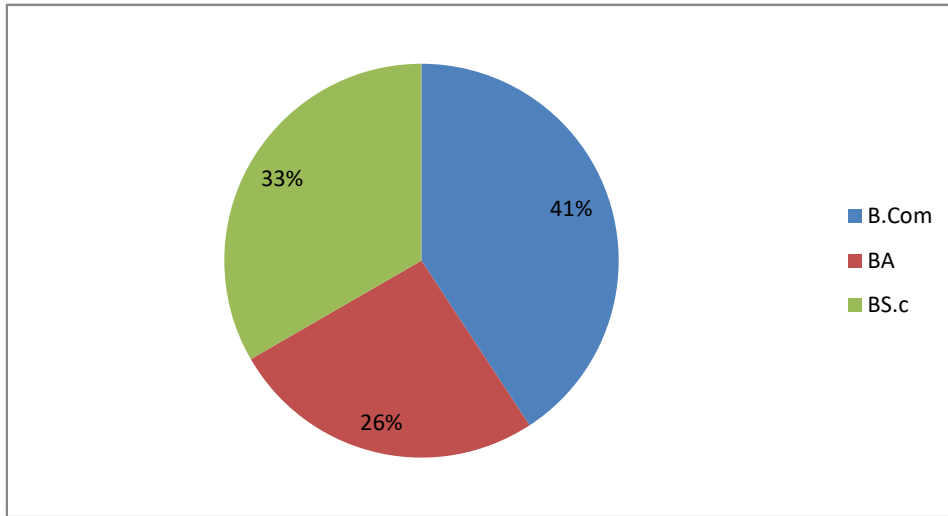

course
135 RESPONSE

class
135 RESPONSE

PRINCIPAL
Sri Jagadguru Murugharajendra College
of Arts, Science & Commerce
CHITRADURGA

GENDER
135 RESPONSE

How much of the syllabus covered in the class?
135 RESPONSE