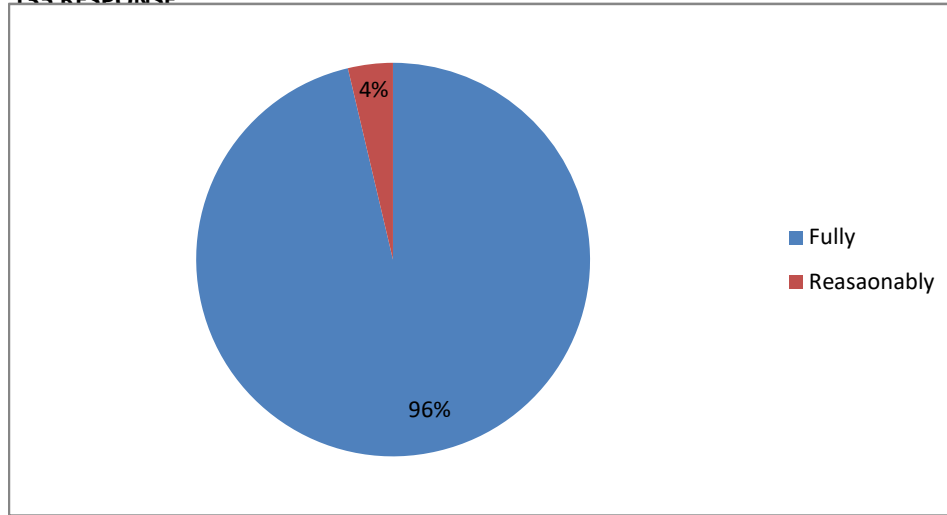

135 RESPONSE

PRINCIPAL
Sri Jagadguru Murugharajendra College
of Arts, Science & Commerce
CHITRADURGA

The teachers identify your strength and encourage you with providing

135 RESPONSE

Teachers are able to identify your weakness and help you to overcome them