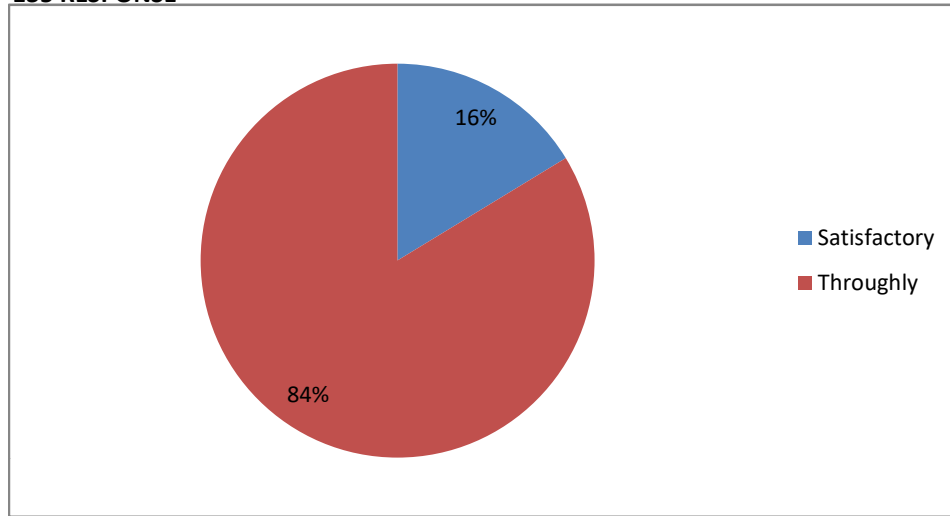

How well did the teachers prepare for the classes?

135 RESPONSE