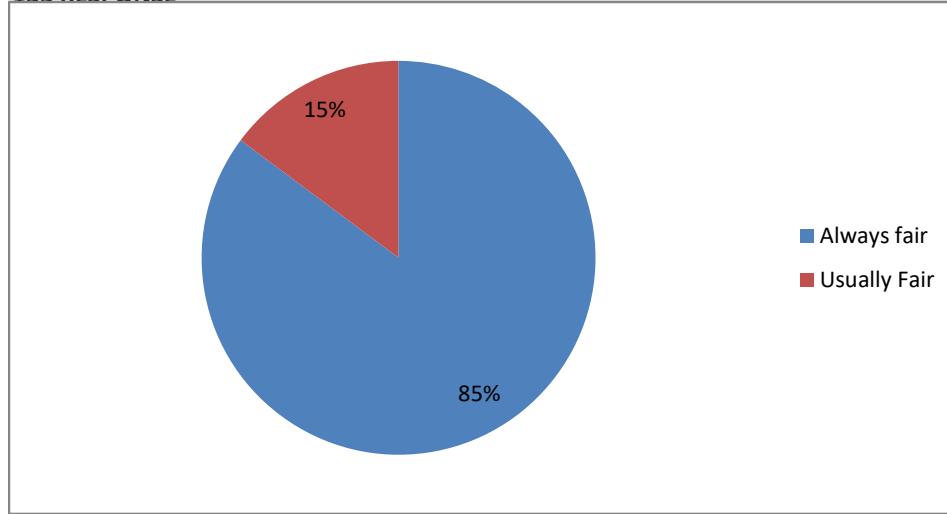

PRINCIPAL
Sri Jagadguru Murugharajendra College
of Arts, Science & Commerce
CHITRADURGA

Fairness of the internal evaluation process by the teachers

135 RESPONSE

Your mentor does a necessary follow-up with an assigned task to you?