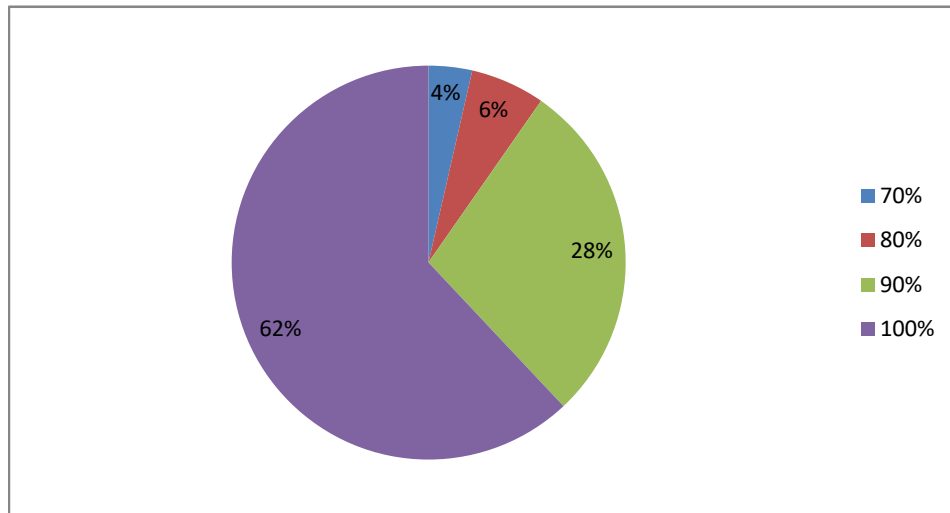

Course

Class

PRINCIPAL
Sri Jagadguru Murugharajendra College
of Arts, Science & Commerce
CHITRADURGA

Gender

How much of the syllabus covered in the class?

PRINCIPAL
Sri Jagadguru Murugharajendra College
of Arts, Science & Commerce
CHITRADURGA