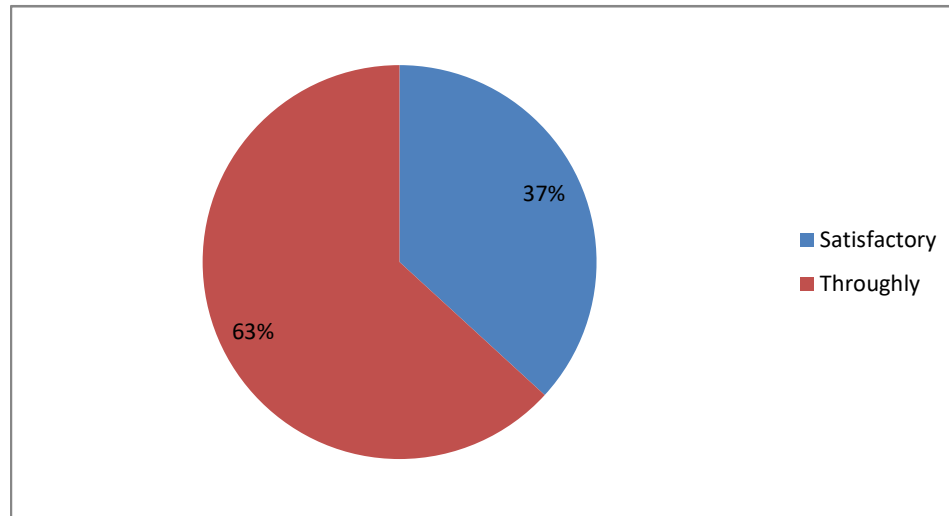

How well did the teachers prepare for the classes?

How well are the teachers able to communicate