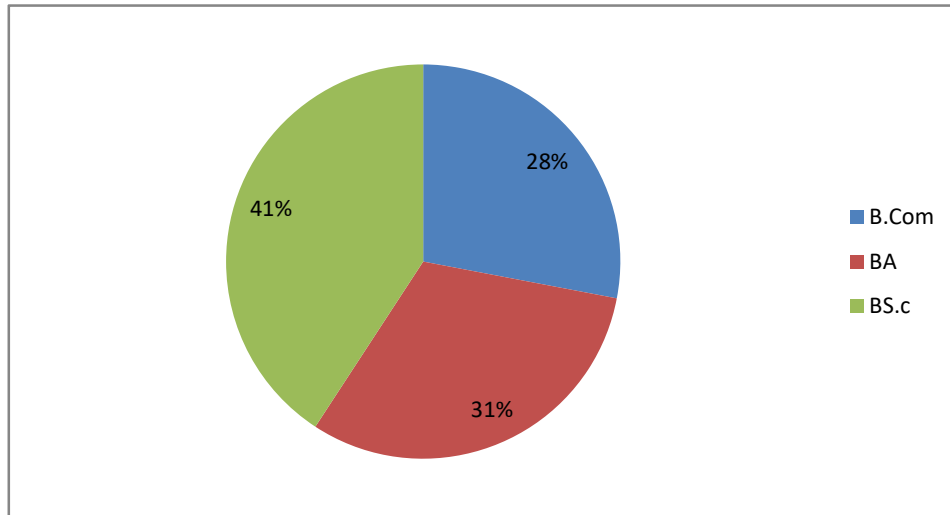

Course

Class

PRINCIPAL
Sri Jagadguru Murugharajendra College
of Arts, Science & Commerce
CHITRADURGA

Gender

How much of the syllabus covered in the class?

PRINCIPAL
Sri Jagadguru Murugharajendra College
of Arts, Science & Commerce
CHITRADURGA