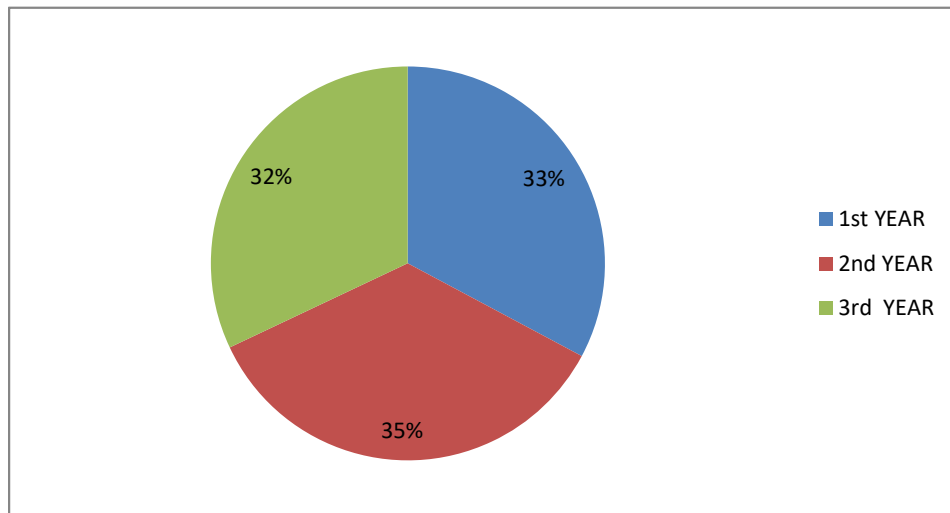

Course

Class

PRINCIPAL
Sri Jagadguru Murugharajendra College
of Arts, Science & Commerce
CHITRADURGA

Gender

How much of the syllabus covered in the class?

PRINCIPAL
Sri Jagadguru Murugharajendra College
of Arts, Science & Commerce
CHITRADURGA