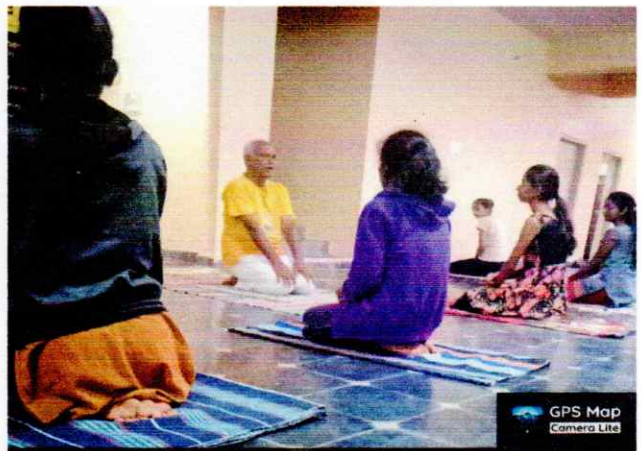

697M+Q2H, Davalagiri Badavane 2nd Phase, Davalagiri Badavane, Chitradurga, Karnataka 577501, India

Latitude 14.214286666666665° Longitude 76.38298499999999°
Local 06:04:58 AM Altitude 750.5 meters
GMT 12:34:58 AM Friday, 07.29.2022